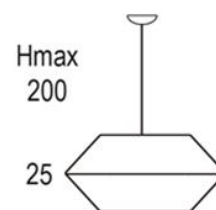

SUSPENSION

Funny cool design with unique lampshades for fresh areas full of life. Surface fittings with metal framework and hand made colorful braided cord lampshades.

Ø26

Ø35

Ø50

REF.
26860/26

COLGANTE / SUSPENSION
IP20

MATERIAL
Metal y cuerda / Metal and cord

ACABADO / FINISH
Florón blanco mate o níquel satinado /
Canopy matt white or satin nickel
Cuerda: ver colores estándar /
Cord: see standard colors

INSTALACIÓN / INSTALLATION
- E27 LED 1x10W Ø6cm 