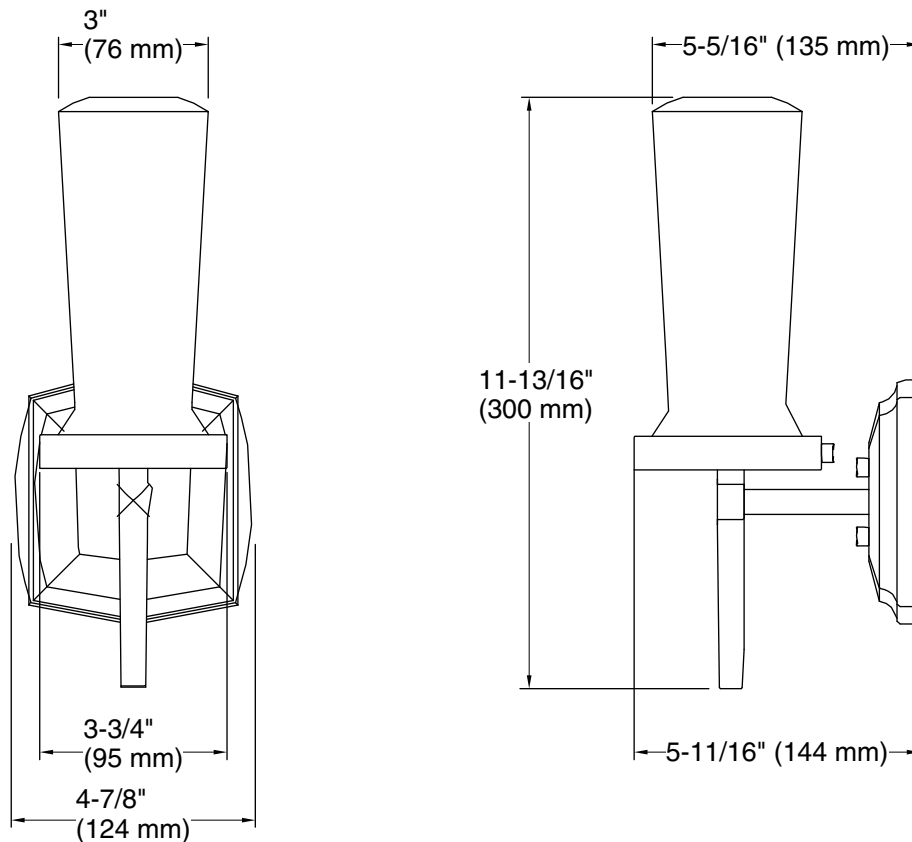

Features

- Frosted-glass shade.
- Requires T-10 bulb (sold separately).
- Coordinates with other products in the Margaux collection.
- Suitable for damp locations, per UL 1598.

Material

- Premium metal construction for durability and reliability.
- KOHLER finishes resist corrosion and tarnishing.

Technical Information

All product dimensions are nominal.

Installation Type: Wall-mount

Material: Metal, Glass

Number of Lights: 1

Notes

Install this product according to the installation guide.