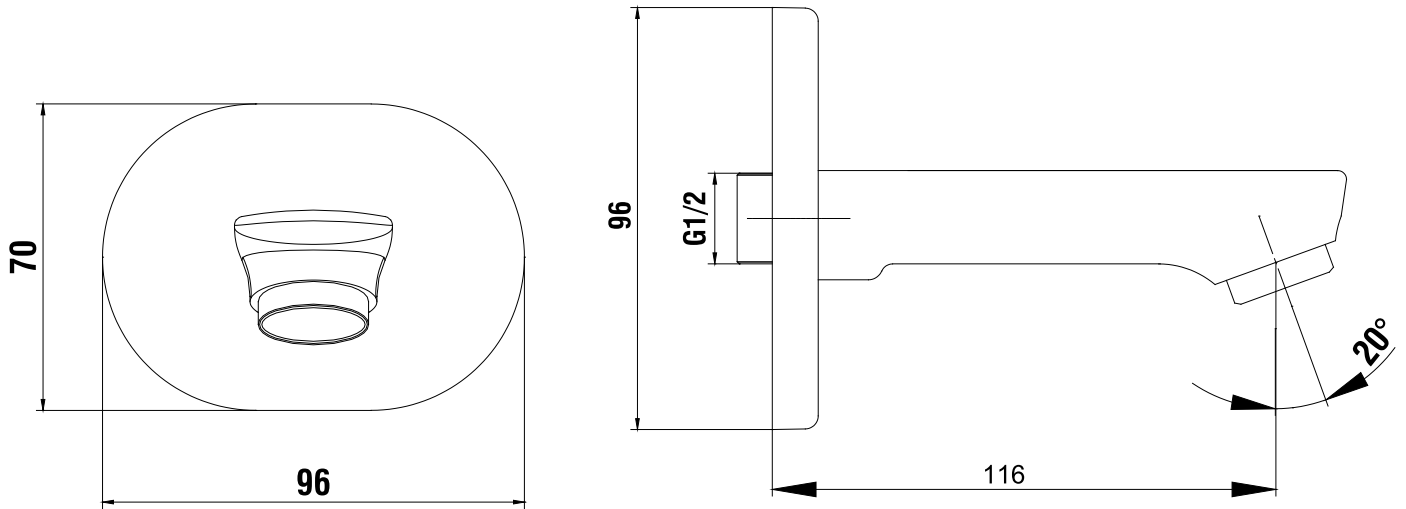

ANKASTRE BANYO/DUŐ BATARYALARI CONCEALED BATH/SHOWER MIXERS

E.C.A.®

Ürün Kodu : 102159209-E - Ankaſtre Banyo Bataryası Çıkıő Ucu Grubu (**İhracat Kodu:** 102159209EX-E)

Product Code: 102159209-E - Concealed Bath Mixer Spout Group (**Export Code:** 102159209EX-E)

*Localization product codes are available.

Őubat 2020 / February 2020

www.eca.com.tr

E.C.A. önceden haber vermeksizin, ürünler ve ürünlerin teknik detaylarında deęiŐiklik yapma hakkını saklı tutar.

We reserve the right to alter product specification and colors and to make technical modifications without prior notice.

Elginkan