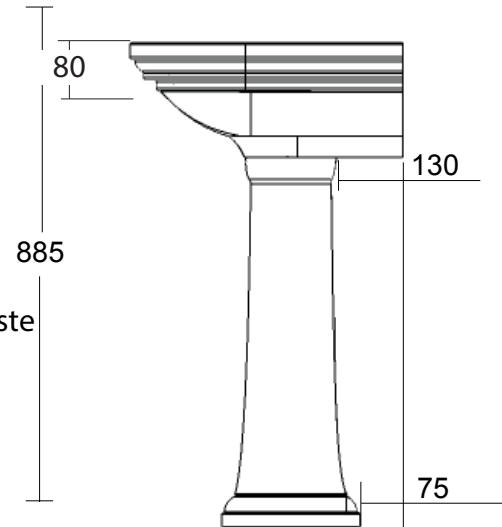

Ceramic Collection

Carlyon	Large Basin & Pedestal
---------	------------------------

Basin depth (plug to overflow)
110

We recommend that all products are purchased with the assistance of a specialist bathroom retailer and always installed by an experienced installer who is a member of a recognized association. All sizes quoted are nominal: items may vary by plus or minus 2% against the figures quoted. When planning installations where dimensions are critical, it is essential that the space allowed for individual items is physically checked. Imperial Bathrooms can not be held liable for any costs associated with items not fitting in any given area. The contents of this statement are based on information correct at the time of publication. We reserve the right to make alterations and changes in product characteristics, fixing, packaging, operation etc at any time without notice.