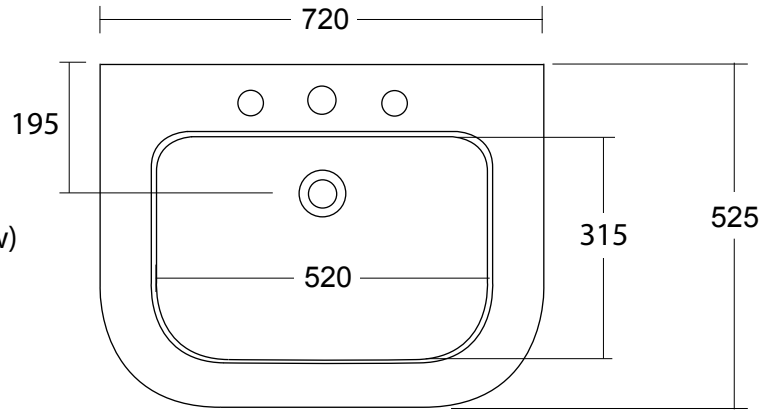

Ceramic Collection

Carlyon	Large Basin & Pedestal
---------	------------------------

Basin depth (plug to overflow)
110

We recommend that all products are purchased with the assistance of a specialist bathroom retailer and always installed by an experienced installer who is a member of a recognized association. All sizes quoted are nominal: items may vary by plus or minus 2% against the figures quoted. When planning installations where dimensions are critical, it is essential that the space allowed for individual items is physically checked. Imperial Bathrooms can not be held liable for any costs associated with items not fitting in any given area. The contents of this statement are based on information correct at the time of publication. We reserve the right to make alterations and changes in product characteristics, fixing, packaging, operation etc at any time without notice.