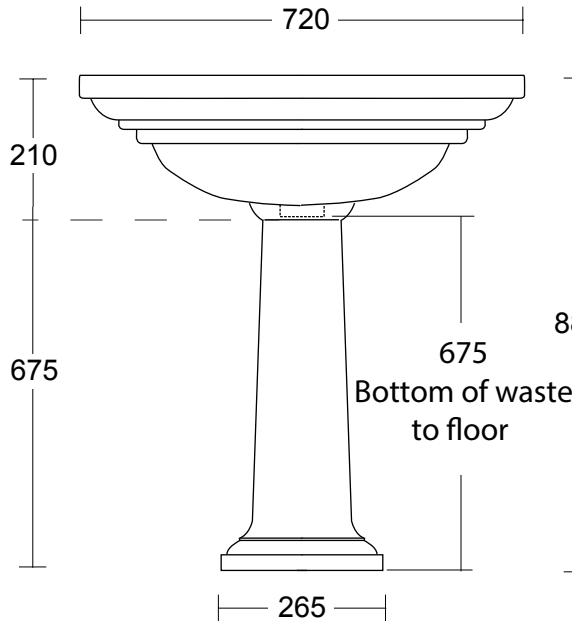

Ceramic Collection

Carlyon	Large Basin & Pedestal
---------	------------------------

Basin depth (plug to overflow)
110

We recommend that all products are purchased with the assistance of a specialist bathroom retailer and always installed by an experienced installer who is a member of a recognized association. All sizes quoted are nominal: items may vary by plus or minus 2% against the figures quoted. When planning installations where dimensions are critical, it is essential that the space allowed for individual items is physically checked. Imperial Bathrooms can not be held liable for any costs associated with items not fitting in any given area. The contents of this statement are based on information correct at the time of publication. We reserve the right to make alterations and changes in product characteristics, fixing, packaging, operation etc at any time without notice.