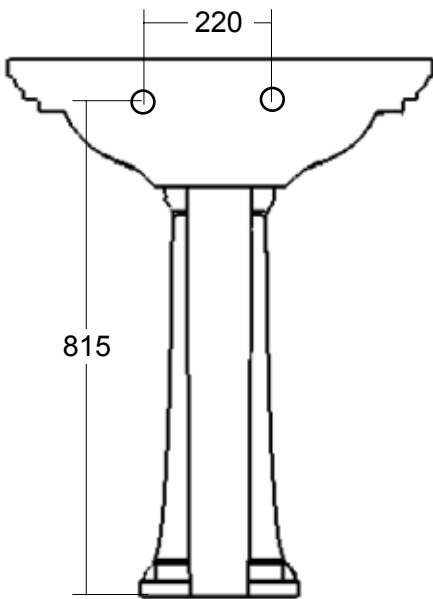

Ceramic Collection

Carlyon	Large Basin & Pedestal
---------	------------------------

Basin depth (plug to overflow)
110

We recommend that all products are purchased with the assistance of a specialist bathroom retailer and always installed by an experienced installer who is a member of a recognized association. All sizes quoted are nominal: items may vary by plus or minus 2% against the figures quoted. When planning installations where dimensions are critical, it is essential that the space allowed for individual items is physically checked. Imperial Bathrooms can not be held liable for any costs associated with items not fitting in any given area. The contents of this statement are based on information correct at the time of publication. We reserve the right to make alterations and changes in product characteristics, fixing, packaging, operation etc at any time without notice.