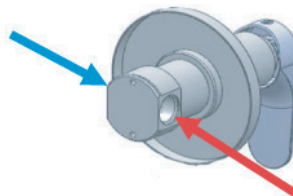

ART. COD.

OM645H

ACQUA FREDDA
COLD WATER
G1/2

ACQUA CALDA
HOT WATER
G1/2

MATERIALI / MATERIALS

OTTONE CROMATO / CHROME PLATED CHROME

CROMATURA / CHROME PLATING

UNI EN 248