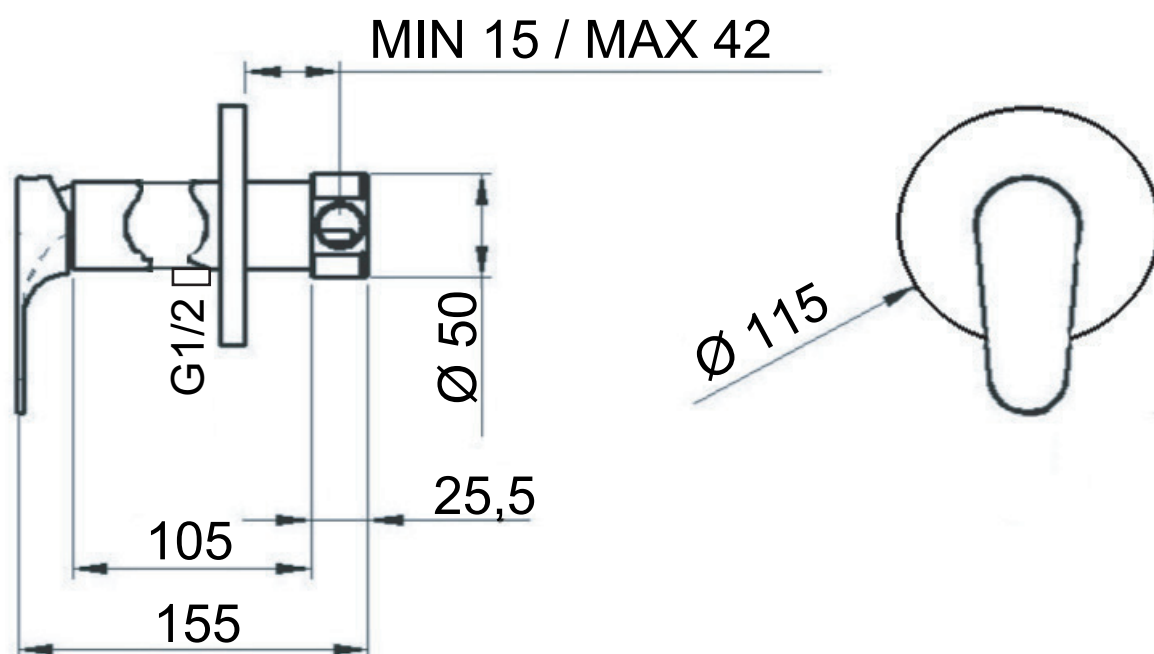

ART. COD.

OM645H

ACQUA FREDDA
COLD WATER
G1/2

ACQUA CALDA
HOT WATER
G1/2

MATERIALI / MATERIALS

OTTONE CROMATO / CHROME PLATED CHROME

CROMATURA / CHROME PLATING

UNI EN 248