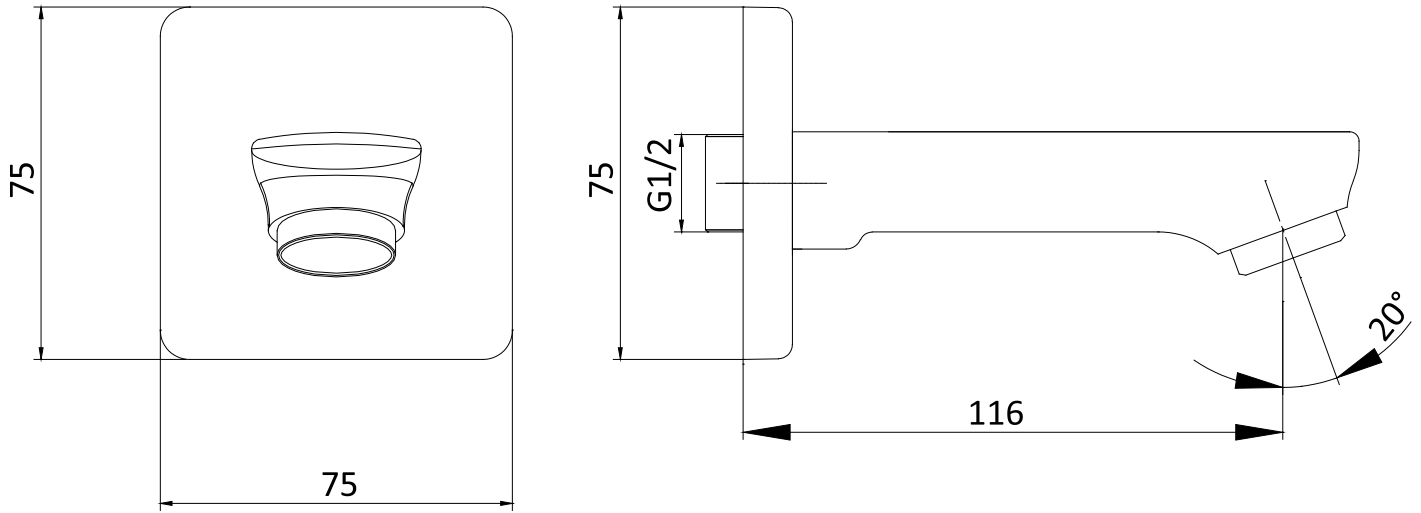

ANKASTRE BANYO/DUŐ BATARYALARI CONCEALED BATH/SHOWER MIXERS

E.C.A.®

Ürün Kodu : 102159209-K - Ankaſtre Banyo Bataryası Çıkıő Ucu Grubu (**İhracat Kodu**: 102159209EX-K)

Product Code: 102159209-K - Concealed Bath Mixer Spout Group (**Export Code**: 102159209EX-K)

*Localization product codes are available.

Őubat 2020 / February 2020

www.eca.com.tr

E.C.A. önceden haber vermeksizin, ürünler ve ürünlerin teknik detaylarında deęiŐiklik yapma hakkını saklı tutar.

We reserve the right to alter product specification and colors and to make technical modifications without prior notice.

Elginkan