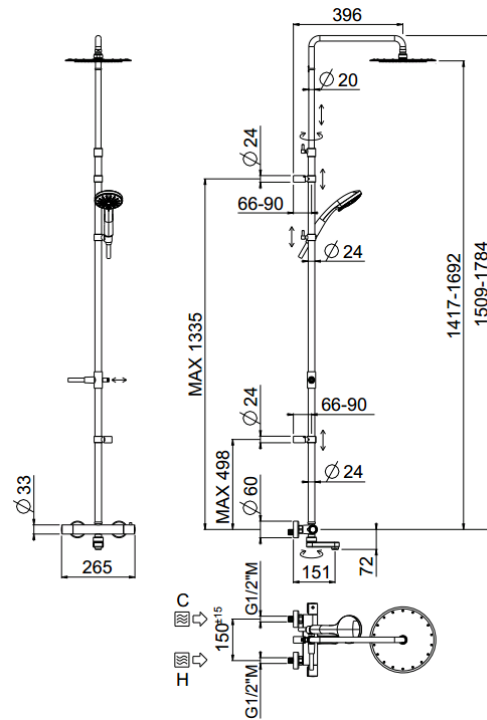

Rigoletto telescopic tub

Rigoletto telescopic tub, MySlim inspectable shower head
01-1867-N-CR

TECHNICAL INFORMATION

Bridge telescopic shower column including exposed mixer with diverter and swinging spout, turning bar with adjustable mounting. Round ultra-thin shower head, Ø300, non-liming, inspectable and serviceable in chromed stainless steel. 3 jets non-liming shower in ABS. Smooth double anti-torsion PVC flexible hose, cm 150. CHROME

Flow rate:
x rubinetto

PICTURE

SPARE PARTS

ORIC035
T°

ORIC032
2 vie / ways

FEATURES

rain jet

central jet

side jet

Tub spout

double anti-torsion

adjustable telescopic shower column

Rigoletto adjustable spout

inspectable round

TECHNICAL DRAWING

FINISHINGS