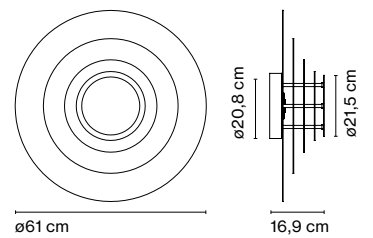

Concentric

Rob Zinn

marset

Concentric L

Concentric M

Concentric S

Concentric L / M / S
 LED SMD 11,5W 700mA
 2700K CRI90
 Light source 1019lm (included)

Concentric and overlapped plates made of lacquered white metal. The back of the plates is covered with vinyl in different colours.

- Corona
 - Light orange
 - Gold
 - Yellow
 - Neon yellow
- Major
 - Nut brown
 - Gold
 - Soft pink
 - Orange red
- Minor
 - Ice blue
 - Cocoa brown
 - Mint
 - Sky blue

dimmable*

*Phase cut dimmer leading and trailing edge (Triac)