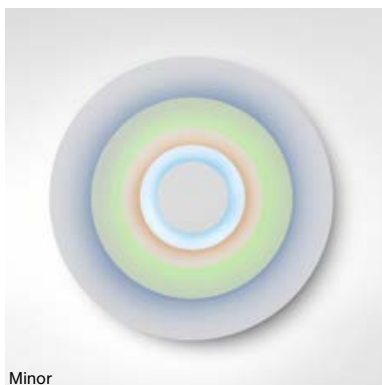

Concentric

Rob Zinn

marset

Concentric L

Concentric M

Concentric S

Concentric L / M / S
 LED SMD 11,5W 700mA
 2700K CRI90
 Light source 1019lm (included)

Concentric and overlapped plates made of lacquered white metal. The back of the plates is covered with vinyl in different colours.

- Corona
 - Light orange
 - Gold
 - Yellow
 - Neon yellow
- Major
 - Nut brown
 - Gold
 - Soft pink
 - Orange red
- Minor
 - Ice blue
 - Cocoa brown
 - Mint
 - Sky blue

dimmable*

*Phase cut dimmer leading and trailing edge (Triac)

- [Download](#) Assembly Instructions
- [Download](#) 2D
- [Download](#) 3D
- [Download](#) Energy label

info@marset.com
 www.marset.com

Concentric is a visually striking lamp whether it's on or off, though turned on in the dark is when it becomes the most impressive and dynamic.