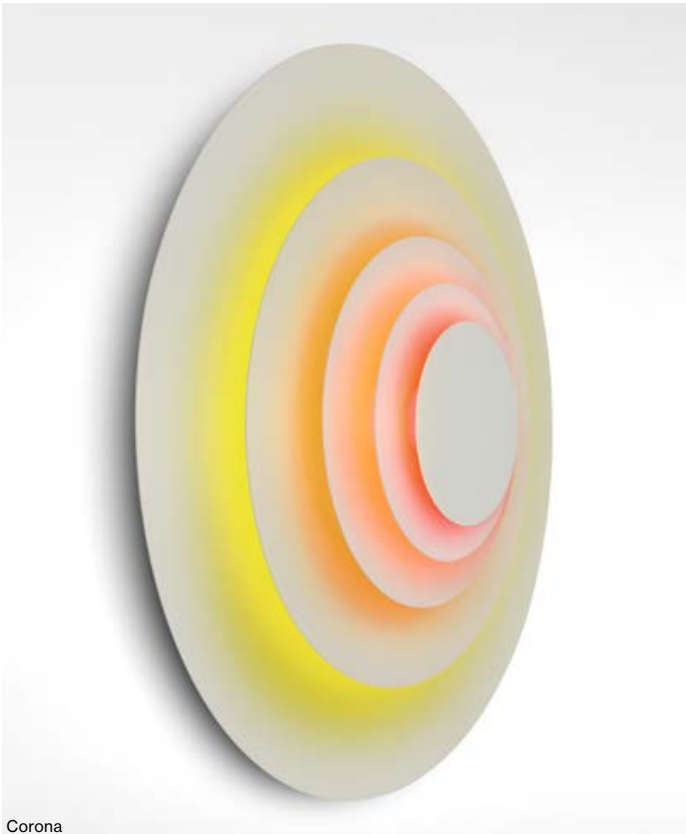

Concentric

Rob Zinn

marset

Concentric L

Concentric M

Concentric S

Concentric L / M / S
 LED SMD 11,5W 700mA
 2700K CRI90
 Light source 1019lm (included)

Concentric and overlapped plates made of lacquered white metal. The back of the plates is covered with vinyl in different colours.

- Corona
 - Light orange
 - Gold
 - Yellow
 - Neon yellow
- Major
 - Nut brown
 - Gold
 - Soft pink
 - Orange red
- Minor
 - Ice blue
 - Cocoa brown
 - Mint
 - Sky blue

dimmable*

*Phase cut dimmer leading and trailing edge (Triac)

- [Download](#) Assembly Instructions
- [Download](#) 2D
- [Download](#) 3D
- [Download](#) Energy label

info@marset.com
 www.marset.com

Concentric is a visually striking lamp whether it's on or off, though turned on in the dark is when it becomes the most impressive and dynamic.