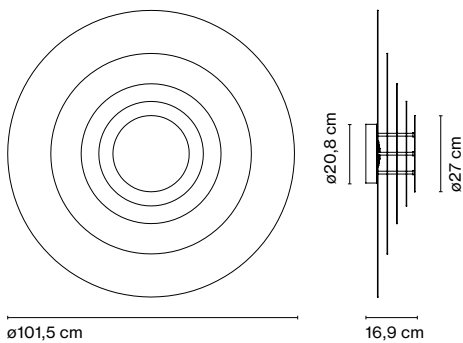

Concentric

Rob Zinn

marset

Concentric L

Concentric M

Concentric S

Concentric L / M / S
 LED SMD 11,5W 700mA
 2700K CRI90
 Light source 1019lm (included)

Concentric and overlapped plates made of lacquered white metal. The back of the plates is covered with vinyl in different colours.

- Corona
 - Light orange
 - Gold
 - Yellow
 - Neon yellow
- Major
 - Nut brown
 - Gold
 - Soft pink
 - Orange red
- Minor
 - Ice blue
 - Cocoa brown
 - Mint
 - Sky blue

dimmable*

*Phase cut dimmer leading and trailing edge (Triac)