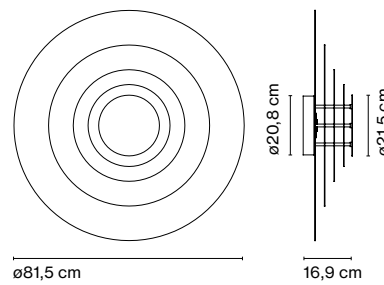

Concentric

Rob Zinn

marset

Concentric L

Concentric M

Concentric S

Concentric L / M / S
 LED SMD 11,5W 700mA
 2700K CRI90
 Light source 1019lm (included)

Concentric and overlapped plates made of lacquered white metal. The back of the plates is covered with vinyl in different colours.

- Corona
 - Light orange
 - Gold
 - Yellow
 - Neon yellow
- Major
 - Nut brown
 - Gold
 - Soft pink
 - Orange red
- Minor
 - Ice blue
 - Cocoa brown
 - Mint
 - Sky blue

dimmable*

*Phase cut dimmer leading and trailing edge (Triac)