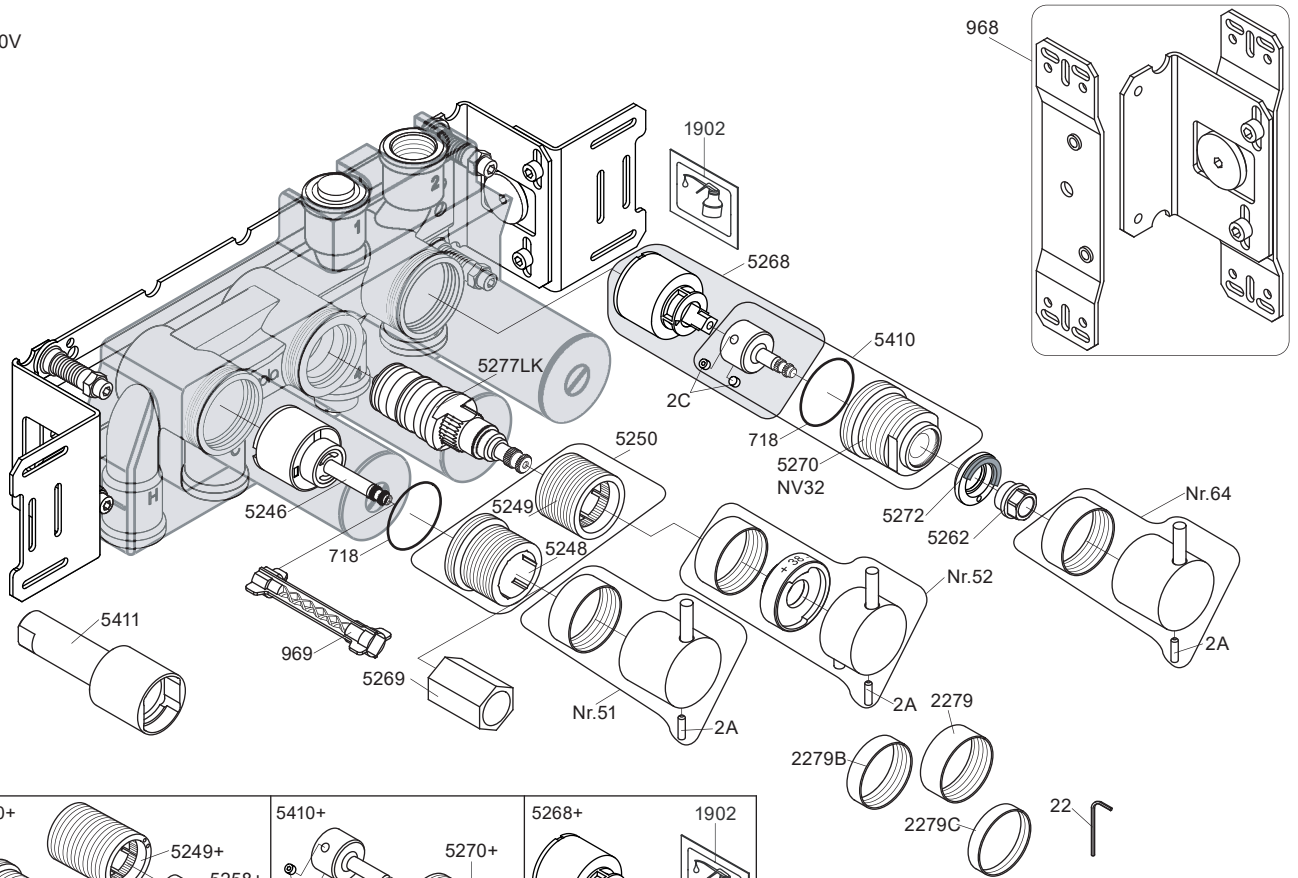

5400V

- NR51: VR5251, VR2279+B+C, VR2A
- NR52: VR5252, VR5253, VR5255, VR5256, VR2279+B+C, VR3113, VR2A
- NR64: VR5251, VR2279+B+C, VR2A
- VR5250+: VR5248+, VR5249+, VR5257, VR5258, VR5259, VR5260
- VR5257+: VR5257+, VR5259+
- VR5258+: VR5258+, VR5260+
- VR5268+: 2xVR2C, VR1902, VR5268
- VR5410+: 2xVR2C, VR718, VR5270+