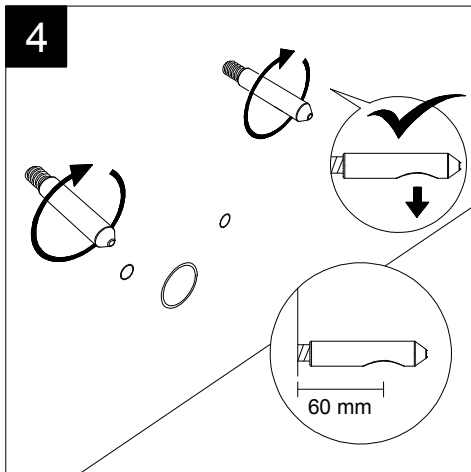

FRONT

LEFT

GSG
CERAMIC DESIGN

Bidet sospeso Like monoforo
(senza foro su richiesta)
Like bidet wall-hung one hole
(no hole on request)

TOP

REAR

SECTION

Designation Bidet sospeso Like monoforo (senza foro su richiesta) Like bidet wall-hung one hole (no hole on request)	GSG CERAMIC DESIGN
Scale 1:10	This drawing including the respected data may neither be duplicated nor modified nor altered without the consent of GSG Ceramic Design. The use of the data/technical drawings take place at users own risk and under exclusion of any liability of GSG Ceramic Design. The dimensions are not binding; products are subject to changes. Measurement shown may be subjected to small variations or are indicative.
cod. LKBISO	

Guida all'installazione dei bidet sospesi con kit di fissaggio dal basso (cod. ACS40)

Serie: LIKE - BRIO - TOUCH - OZ - TIME - FLUT - SPEED

Installation Guide for wall-hung bidets with bottom fixing kit (cod. ACS40)

Series: LIKE - BRIO - TOUCH - OZ - TIME - FLUT - SPEED

①

Guida all'istallazione dei bidet sospesi con kit di fissaggio dal basso (cod. ACS40)

Serie: LIKE - BRIO - TOUCH - OZ - TIME - FLUT - SPEED

Installation Guide for wall-hung bidets with bottom fixing kit (cod. ACS40)