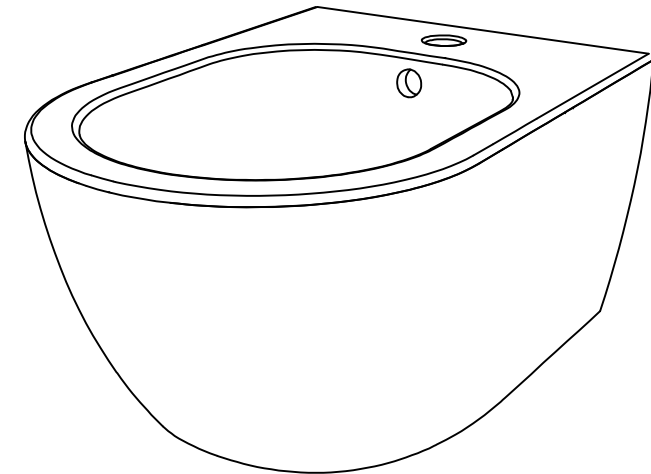

FRONT

LEFT

GSG
CERAMIC DESIGN

Bidet sospeso Like monoforo
(senza foro su richiesta)
Like bidet wall-hung one hole
(no hole on request)

TOP

REAR

SECTION

Designation Bidet sospeso Like monoforo (senza foro su richiesta) Like bidet wall-hung one hole (no hole on request)	GSG CERAMIC DESIGN
Scale 1:10	This drawing including the respected data may neither be duplicated nor modified nor altered without the consent of GSG Ceramic Design. The use of the data/technical drawings take place at users own risk and under exclusion of any liability of GSG Ceramic Design. The dimensions are not binding; products are subject to changes. Measurement shown may be subjected to small variations or are indicative.
cod. LKBISO	

Guida all'installazione dei bidet sospesi con kit di fissaggio dal basso (cod. ACS40)

Serie: LIKE - BRIO - TOUCH - OZ - TIME - FLUT - SPEED

Installation Guide for wall-hung bidets with bottom fixing kit (cod. ACS40)

Series: LIKE - BRIO - TOUCH - OZ - TIME - FLUT - SPEED

①

Guida all'istallazione dei bidet sospesi con kit di fissaggio dal basso (cod. ACS40)

Serie: LIKE - BRIO - TOUCH - OZ - TIME - FLUT - SPEED

Installation Guide for wall-hung bidets with bottom fixing kit (cod. ACS40)