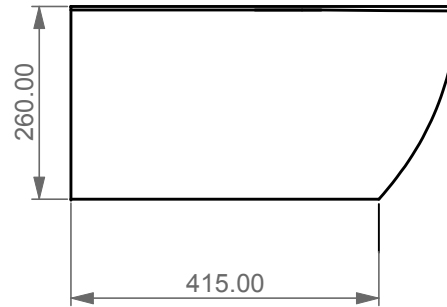

FRONT

LEFT

GSG
CERAMIC DESIGN

Bidet sospeso Like monoforo
(senza foro su richiesta)
Like bidet wall-hung one hole
(no hole on request)

TOP

REAR

SECTION

Designation Bidet sospeso Like monoforo (senza foro su richiesta) Like bidet wall-hung one hole (no hole on request)	GSG CERAMIC DESIGN
Scale 1:10	This drawing including the respected data may neither be duplicated nor modified nor altered without the consent of GSG Ceramic Design. The use of the data/technical drawings take place at users own risk and under exclusion of any liability of GSG Ceramic Design. The dimensions are not binding; products are subject to changes. Measurement shown may be subjected to small variations or are indicative.
cod. LKBISO	