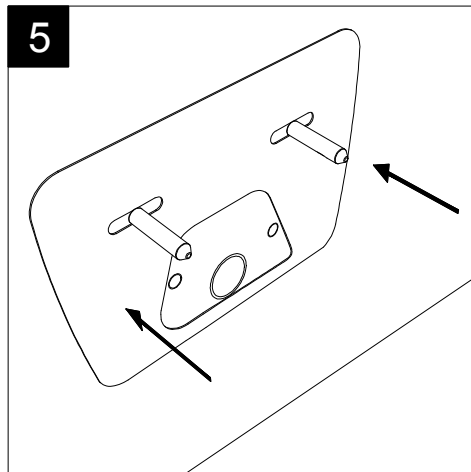

FRONT

LEFT

GSG
CERAMIC DESIGN

Bidet sospeso Like monoforo
(senza foro su richiesta)
Like bidet wall-hung one hole
(no hole on request)

TOP

REAR

SECTION

Designation Bidet sospeso Like monoforo (senza foro su richiesta) Like bidet wall-hung one hole (no hole on request)	GSG CERAMIC DESIGN
Scale 1:10	This drawing including the respected data may neither be duplicated nor modified nor altered without the consent of GSG Ceramic Design. The use of the data/technical drawings take place at users own risk and under exclusion of any liability of GSG Ceramic Design. The dimensions are not binding; products are subject to changes. Measurement shown may be subjected to small variations or are indicative.
cod. LKBISO	

Guida all'installazione dei bidet sospesi con kit di fissaggio dal basso (cod. ACS40)

Serie: LIKE - BRIO - TOUCH - OZ - TIME - FLUT - SPEED

Installation Guide for wall-hung bidets with bottom fixing kit (cod. ACS40)

Series: LIKE - BRIO - TOUCH - OZ - TIME - FLUT - SPEED

①

Guida all'istallazione dei bidet sospesi con kit di fissaggio dal basso (cod. ACS40)

Serie: LIKE - BRIO - TOUCH - OZ - TIME - FLUT - SPEED

Installation Guide for wall-hung bidets with bottom fixing kit (cod. ACS40)