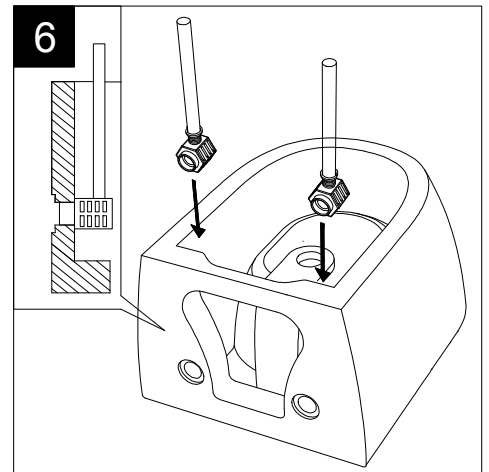

FRONT

LEFT

GSG
CERAMIC DESIGN

Bidet sospeso Like monoforo
(senza foro su richiesta)
Like bidet wall-hung one hole
(no hole on request)

TOP

REAR

SECTION

Designation Bidet sospeso Like monoforo (senza foro su richiesta) Like bidet wall-hung one hole (no hole on request)	GSG CERAMIC DESIGN
Scale 1:10	This drawing including the respected data may neither be duplicated nor modified nor altered without the consent of GSG Ceramic Design. The use of the data/technical drawings take place at users own risk and under exclusion of any liability of GSG Ceramic Design. The dimensions are not binding; products are subject to changes. Measurement shown may be subjected to small variations or are indicative.
cod. LKBISO	

Guida all'installazione dei bidet sospesi con kit di fissaggio dal basso (cod. ACS40)

Serie: LIKE - BRIO - TOUCH - OZ - TIME - FLUT - SPEED

Installation Guide for wall-hung bidets with bottom fixing kit (cod. ACS40)

Series: LIKE - BRIO - TOUCH - OZ - TIME - FLUT - SPEED

①

Guida all'istallazione dei bidet sospesi con kit di fissaggio dal basso (cod. ACS40)

Serie: LIKE - BRIO - TOUCH - OZ - TIME - FLUT - SPEED

Installation Guide for wall-hung bidets with bottom fixing kit (cod. ACS40)