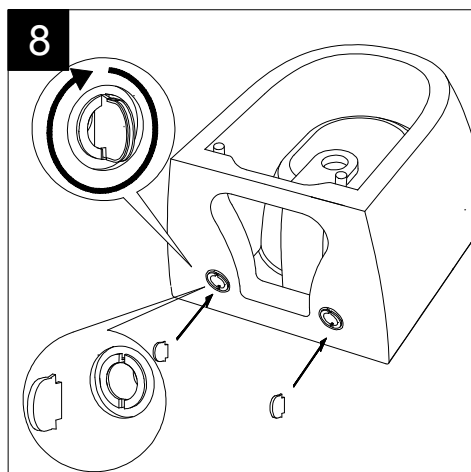

FRONT

LEFT

GSG
CERAMIC DESIGN

Bidet sospeso Like monoforo
(senza foro su richiesta)
Like bidet wall-hung one hole
(no hole on request)

TOP

REAR

SECTION

Designation Bidet sospeso Like monoforo (senza foro su richiesta) Like bidet wall-hung one hole (no hole on request)	GSG CERAMIC DESIGN
Scale 1:10	This drawing including the respected data may neither be duplicated nor modified nor altered without the consent of GSG Ceramic Design. The use of the data/technical drawings take place at users own risk and under exclusion of any liability of GSG Ceramic Design. The dimensions are not binding; products are subject to changes. Measurement shown may be subjected to small variations or are indicative.
cod. LKBISO	

Guida all'installazione dei bidet sospesi con kit di fissaggio dal basso (cod. ACS40)

Serie: LIKE - BRIO - TOUCH - OZ - TIME - FLUT - SPEED

Installation Guide for wall-hung bidets with bottom fixing kit (cod. ACS40)

Series: LIKE - BRIO - TOUCH - OZ - TIME - FLUT - SPEED

①

Guida all'istallazione dei bidet sospesi con kit di fissaggio dal basso (cod. ACS40)

Serie: LIKE - BRIO - TOUCH - OZ - TIME - FLUT - SPEED

Installation Guide for wall-hung bidets with bottom fixing kit (cod. ACS40)