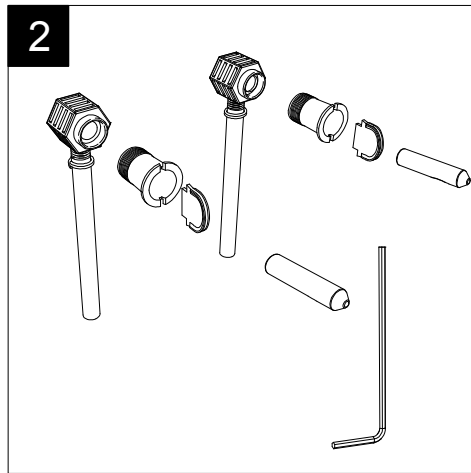

FRONT

LEFT

GSG
CERAMIC DESIGN

Bidet sospeso Like monoforo
(senza foro su richiesta)
Like bidet wall-hung one hole
(no hole on request)

TOP

REAR

SECTION

Designation Bidet sospeso Like monoforo (senza foro su richiesta) Like bidet wall-hung one hole (no hole on request)	GSG CERAMIC DESIGN
Scale 1:10	This drawing including the respected data may neither be duplicated nor modified nor altered without the consent of GSG Ceramic Design. The use of the data/technical drawings take place at users own risk and under exclusion of any liability of GSG Ceramic Design. The dimensions are not binding; products are subject to changes. Measurement shown may be subjected to small variations or are indicative.
cod. LKBISO	

Guida all'installazione dei bidet sospesi con kit di fissaggio dal basso (cod. ACS40)

Serie: LIKE - BRIO - TOUCH - OZ - TIME - FLUT - SPEED

Installation Guide for wall-hung bidets with bottom fixing kit (cod. ACS40)

Series: LIKE - BRIO - TOUCH - OZ - TIME - FLUT - SPEED

①

Guida all'istallazione dei bidet sospesi con kit di fissaggio dal basso (cod. ACS40)

Serie: LIKE - BRIO - TOUCH - OZ - TIME - FLUT - SPEED

Installation Guide for wall-hung bidets with bottom fixing kit (cod. ACS40)