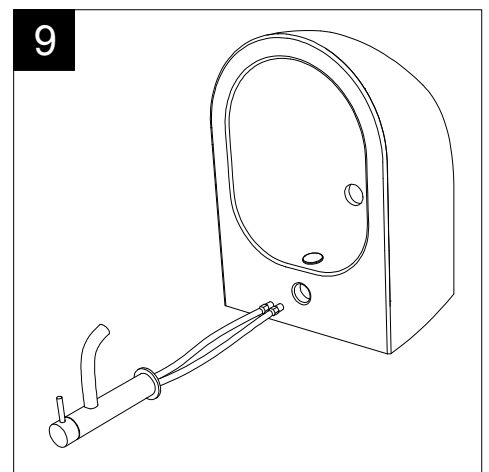

FRONT

LEFT

GSG
CERAMIC DESIGN

Bidet sospeso Like monoforo
(senza foro su richiesta)
Like bidet wall-hung one hole
(no hole on request)

TOP

REAR

SECTION

Designation Bidet sospeso Like monoforo (senza foro su richiesta) Like bidet wall-hung one hole (no hole on request)	GSG CERAMIC DESIGN
Scale 1:10	This drawing including the respected data may neither be duplicated nor modified nor altered without the consent of GSG Ceramic Design. The use of the data/technical drawings take place at users own risk and under exclusion of any liability of GSG Ceramic Design. The dimensions are not binding; products are subject to changes. Measurement shown may be subjected to small variations or are indicative.
cod. LKBISO	

Guida all'installazione dei bidet sospesi con kit di fissaggio dal basso (cod. ACS40)

Serie: LIKE - BRIO - TOUCH - OZ - TIME - FLUT - SPEED

Installation Guide for wall-hung bidets with bottom fixing kit (cod. ACS40)

Series: LIKE - BRIO - TOUCH - OZ - TIME - FLUT - SPEED

①

Guida all'istallazione dei bidet sospesi con kit di fissaggio dal basso (cod. ACS40)

Serie: LIKE - BRIO - TOUCH - OZ - TIME - FLUT - SPEED

Installation Guide for wall-hung bidets with bottom fixing kit (cod. ACS40)