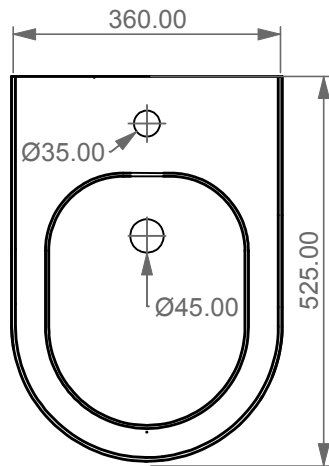

FRONT

LEFT

GSG
CERAMIC DESIGN

Bidet sospeso Like monoforo
(senza foro su richiesta)
Like bidet wall-hung one hole
(no hole on request)

TOP

REAR

SECTION

Designation Bidet sospeso Like monoforo (senza foro su richiesta) Like bidet wall-hung one hole (no hole on request)	GSG CERAMIC DESIGN
Scale 1:10	This drawing including the respected data may neither be duplicated nor modified nor altered without the consent of GSG Ceramic Design. The use of the data/technical drawings take place at users own risk and under exclusion of any liability of GSG Ceramic Design. The dimensions are not binding; products are subject to changes. Measurement shown may be subjected to small variations or are indicative.
cod. LKBISO	

Guida all'installazione dei bidet sospesi con kit di fissaggio dal basso (cod. ACS40)

Serie: LIKE - BRIO - TOUCH - OZ - TIME - FLUT - SPEED

Installation Guide for wall-hung bidets with bottom fixing kit (cod. ACS40)