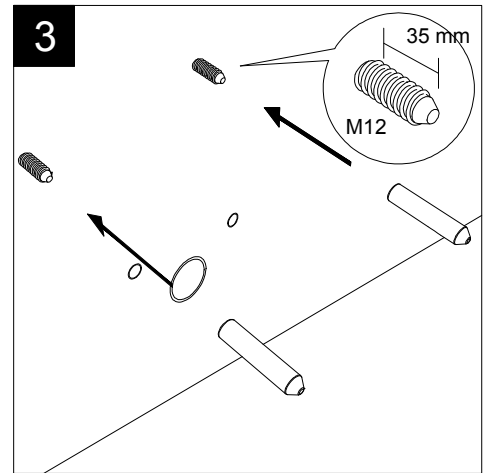

FRONT

LEFT

GSG
CERAMIC DESIGN

Bidet sospeso Like monoforo
(senza foro su richiesta)
Like bidet wall-hung one hole
(no hole on request)

TOP

REAR

SECTION

Designation Bidet sospeso Like monoforo (senza foro su richiesta) Like bidet wall-hung one hole (no hole on request)	GSG CERAMIC DESIGN
Scale 1:10	This drawing including the respected data may neither be duplicated nor modified nor altered without the consent of GSG Ceramic Design. The use of the data/technical drawings take place at users own risk and under exclusion of any liability of GSG Ceramic Design. The dimensions are not binding; products are subject to changes. Measurement shown may be subjected to small variations or are indicative.
cod. LKBISO	

Guida all'installazione dei bidet sospesi con kit di fissaggio dal basso (cod. ACS40)

Serie: LIKE - BRIO - TOUCH - OZ - TIME - FLUT - SPEED

Installation Guide for wall-hung bidets with bottom fixing kit (cod. ACS40)

Series: LIKE - BRIO - TOUCH - OZ - TIME - FLUT - SPEED

①

Guida all'istallazione dei bidet sospesi con kit di fissaggio dal basso (cod. ACS40)

Serie: LIKE - BRIO - TOUCH - OZ - TIME - FLUT - SPEED

Installation Guide for wall-hung bidets with bottom fixing kit (cod. ACS40)