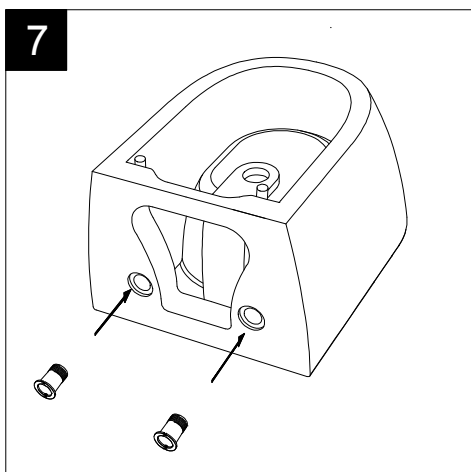

FRONT

LEFT

GSG
CERAMIC DESIGN

Bidet sospeso Like monoforo
(senza foro su richiesta)
Like bidet wall-hung one hole
(no hole on request)

TOP

REAR

SECTION

Designation Bidet sospeso Like monoforo (senza foro su richiesta) Like bidet wall-hung one hole (no hole on request)	GSG CERAMIC DESIGN
Scale 1:10	This drawing including the respected data may neither be duplicated nor modified nor altered without the consent of GSG Ceramic Design. The use of the data/technical drawings take place at users own risk and under exclusion of any liability of GSG Ceramic Design. The dimensions are not binding; products are subject to changes. Measurement shown may be subjected to small variations or are indicative.
cod. LKBISO	

Guida all'installazione dei bidet sospesi con kit di fissaggio dal basso (cod. ACS40)

Serie: LIKE - BRIO - TOUCH - OZ - TIME - FLUT - SPEED

Installation Guide for wall-hung bidets with bottom fixing kit (cod. ACS40)

Series: LIKE - BRIO - TOUCH - OZ - TIME - FLUT - SPEED

①

Guida all'istallazione dei bidet sospesi con kit di fissaggio dal basso (cod. ACS40)

Serie: LIKE - BRIO - TOUCH - OZ - TIME - FLUT - SPEED

Installation Guide for wall-hung bidets with bottom fixing kit (cod. ACS40)