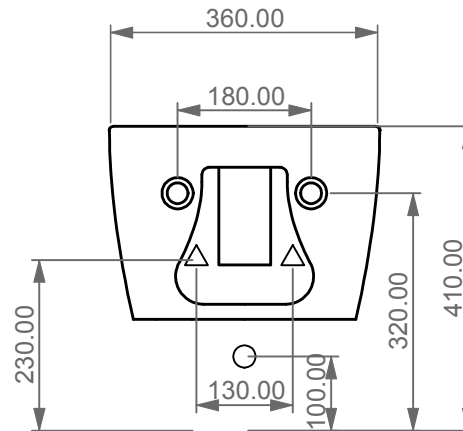

FRONT

LEFT

GSG
CERAMIC DESIGN

Bidet sospeso Like monoforo
(senza foro su richiesta)
Like bidet wall-hung one hole
(no hole on request)

TOP

REAR

SECTION

Designation Bidet sospeso Like monoforo (senza foro su richiesta) Like bidet wall-hung one hole (no hole on request)	GSG CERAMIC DESIGN
Scale 1:10	This drawing including the respected data may neither be duplicated nor modified nor altered without the consent of GSG Ceramic Design. The use of the data/technical drawings take place at users own risk and under exclusion of any liability of GSG Ceramic Design. The dimensions are not binding; products are subject to changes. Measurement shown may be subjected to small variations or are indicative.
cod. LKBISO	

Guida all'installazione dei bidet sospesi con kit di fissaggio dal basso (cod. ACS40)

Serie: LIKE - BRIO - TOUCH - OZ - TIME - FLUT - SPEED

Installation Guide for wall-hung bidets with bottom fixing kit (cod. ACS40)

Series: LIKE - BRIO - TOUCH - OZ - TIME - FLUT - SPEED

①

Guida all'istallazione dei bidet sospesi con kit di fissaggio dal basso (cod. ACS40)

Serie: LIKE - BRIO - TOUCH - OZ - TIME - FLUT - SPEED

Installation Guide for wall-hung bidets with bottom fixing kit (cod. ACS40)