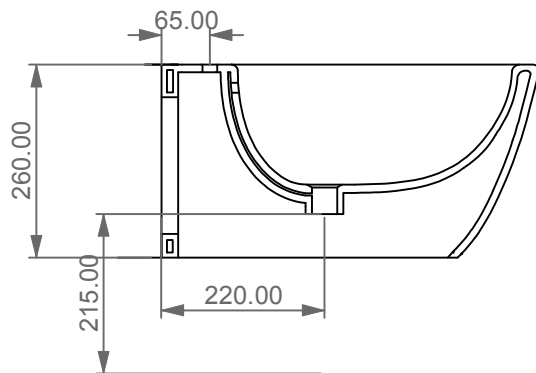

FRONT

LEFT

GSG
CERAMIC DESIGN

Bidet sospeso Like monoforo
(senza foro su richiesta)
Like bidet wall-hung one hole
(no hole on request)

TOP

REAR

SECTION

Designation Bidet sospeso Like monoforo (senza foro su richiesta) Like bidet wall-hung one hole (no hole on request)	GSG CERAMIC DESIGN
Scale 1:10	This drawing including the respected data may neither be duplicated nor modified nor altered without the consent of GSG Ceramic Design. The use of the data/technical drawings take place at users own risk and under exclusion of any liability of GSG Ceramic Design. The dimensions are not binding; products are subject to changes. Measurement shown may be subjected to small variations or are indicative.
cod. LKBISO	

Guida all'installazione dei bidet sospesi con kit di fissaggio dal basso (cod. ACS40)

Serie: LIKE - BRIO - TOUCH - OZ - TIME - FLUT - SPEED

Installation Guide for wall-hung bidets with bottom fixing kit (cod. ACS40)

Series: LIKE - BRIO - TOUCH - OZ - TIME - FLUT - SPEED

①

Guida all'istallazione dei bidet sospesi con kit di fissaggio dal basso (cod. ACS40)

Serie: LIKE - BRIO - TOUCH - OZ - TIME - FLUT - SPEED

Installation Guide for wall-hung bidets with bottom fixing kit (cod. ACS40)