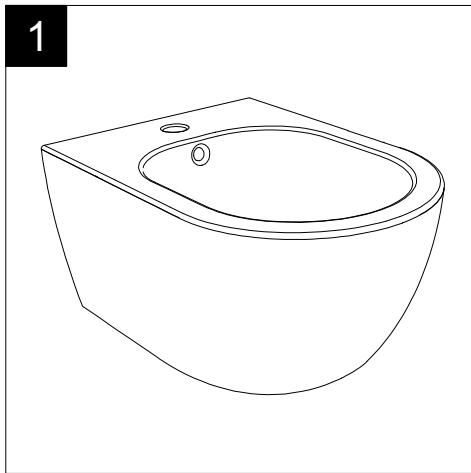

Guida all'installazione dei bidet sospesi con kit di fissaggio dal basso (cod. ACS40)

Serie: LIKE - BRIO - TOUCH - OZ - TIME - FLUT - SPEED

Installation Guide for wall-hung bidets with bottom fixing kit (cod. ACS40)

Series: LIKE - BRIO - TOUCH - OZ - TIME - FLUT - SPEED

①