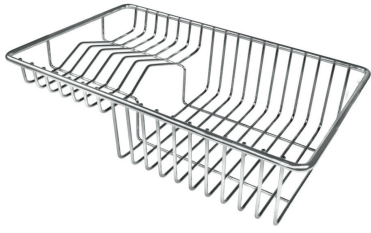

## OPTIONAL ACCESSORIES

HPDE Chopping board 8657 001

HPDE Twin chopping board 8644 101

Iroko-wood chopping board with stainless steel colander 8644 042

Iroko-wood sliding chopping board 8644 041

Stainless steel basket 8611 000

Stainless steel plate rack 8100 201

Stainless steel plate rack 8100 303

White bowl 8153 100

Graters kit with ring-holder and food collection tray 8159 101

Stainless steel perforated tray  
8151 000