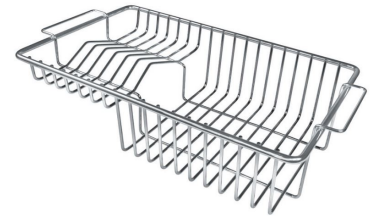

## OPTIONAL ACCESSORIES

HPDE Chopping board 8657 001

HPDE Twin chopping board 8644 101

Iroko-wood chopping board with stainless steel colander 8644 042

Iroko-wood sliding chopping board 8644 041

Stainless steel basket 8611 000

Stainless steel plate rack 8100 201

Stainless steel plate rack 8100 303

White bowl 8153 100

Graters kit with ring-holder and food collection tray 8159 101

Stainless steel perforated tray  
8151 000