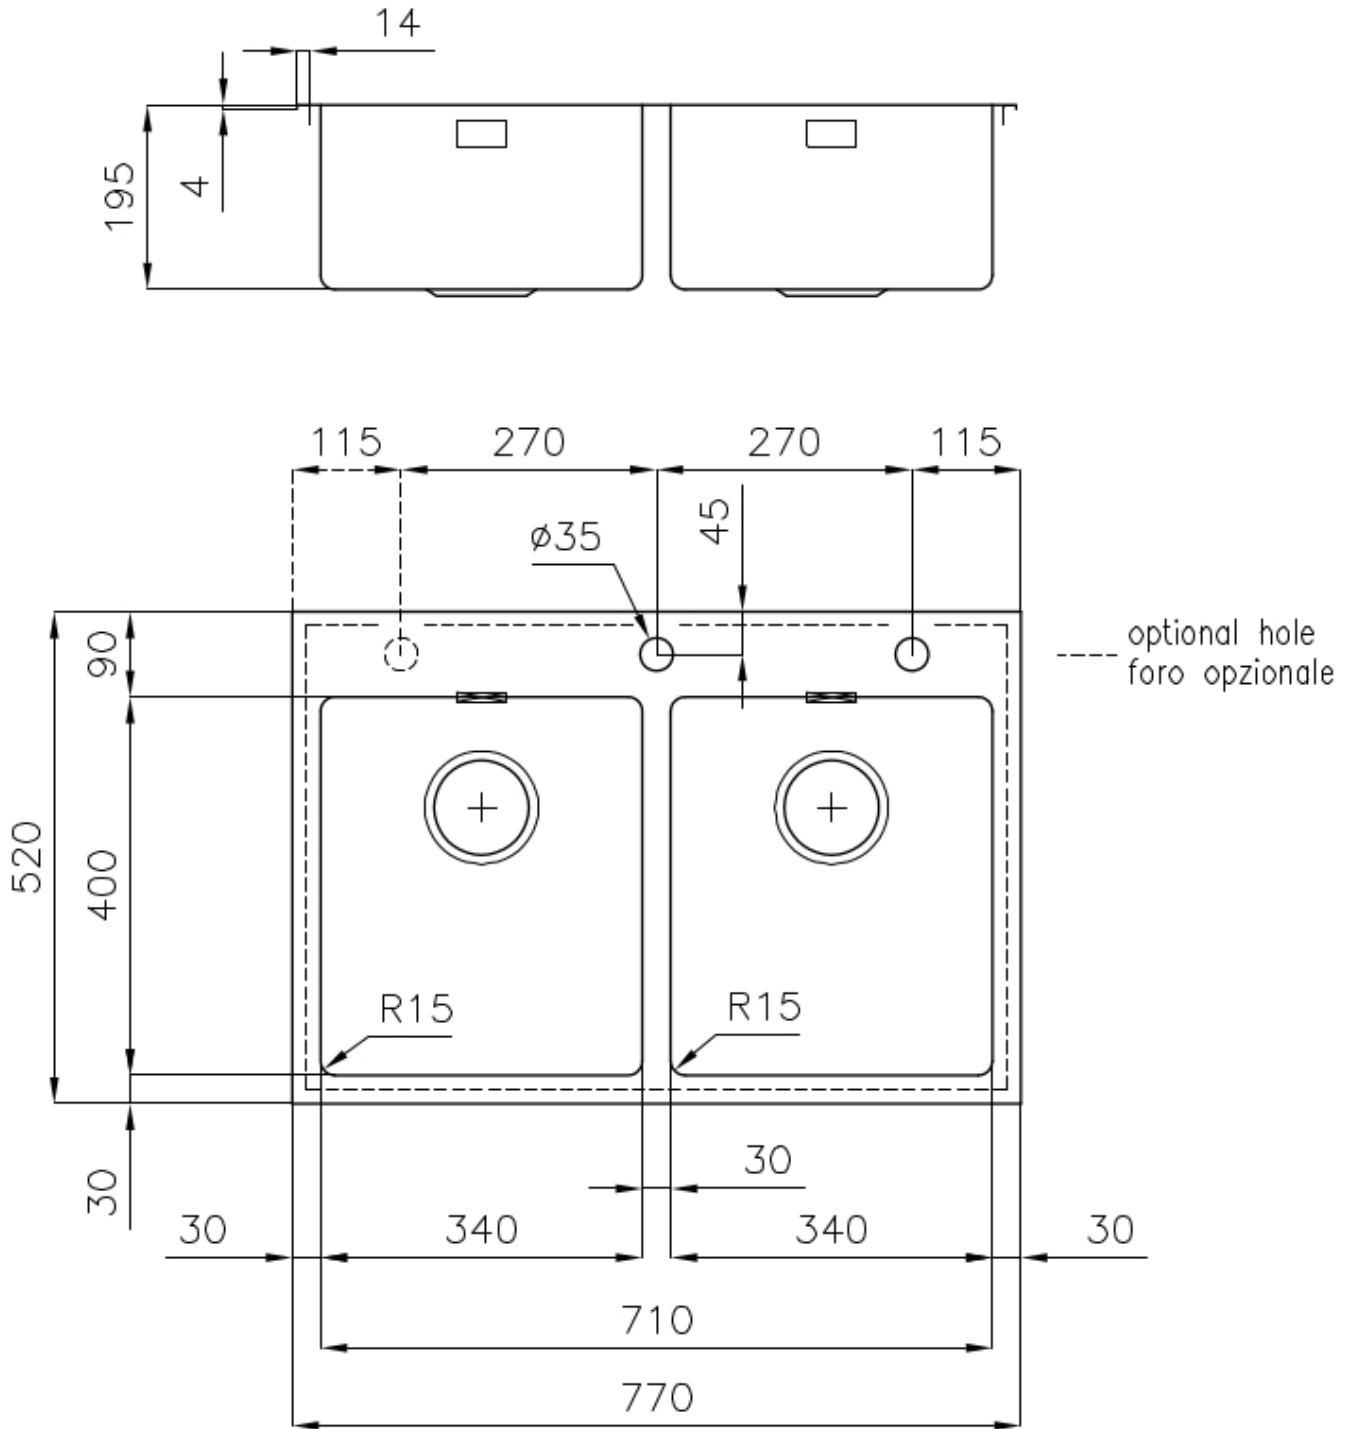

TECHNICAL DATA