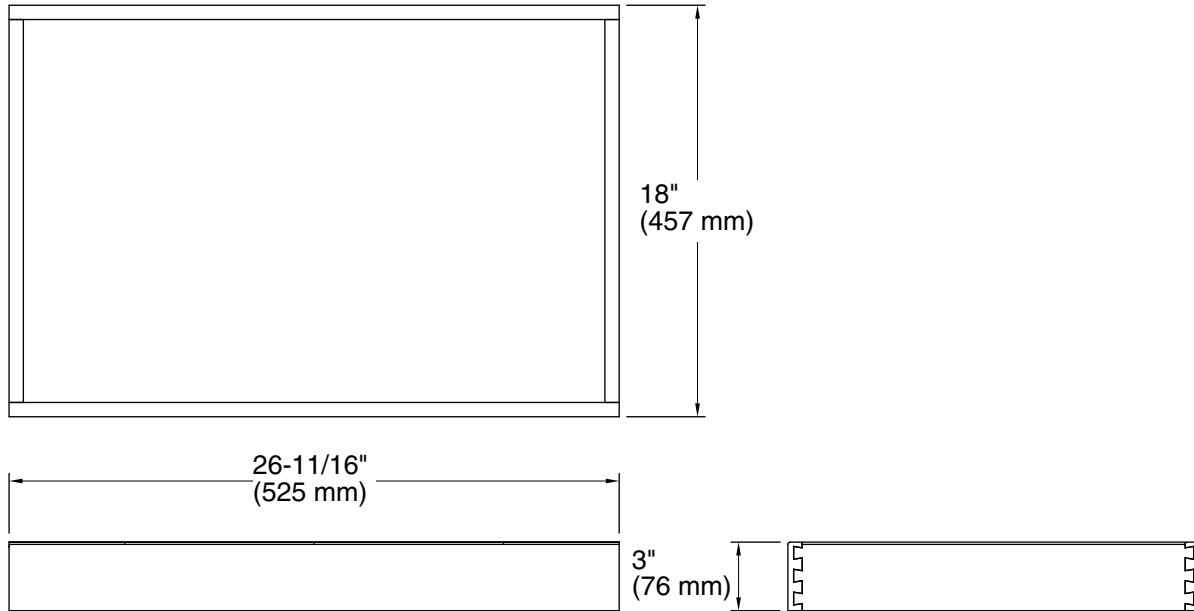

Rollout Tray K-99680-SH7

Features

- For use with K-99512 Jacquard®, K-99525 Damask®, and K-99538 Poplin® vanities.
- Catalyzed conversion varnish provides a durable moisture-resistant finish.
- Full-extension 18" (457 mm) depth tray with slow-close under-mount slides for smooth opening.

Available Colors/Finishes

Color tiles intended for reference only.

Color	Code	Description
-------	------	-------------

	1WR	Oxford Maple
--	-----	--------------

Technical Information

All product dimensions are nominal.