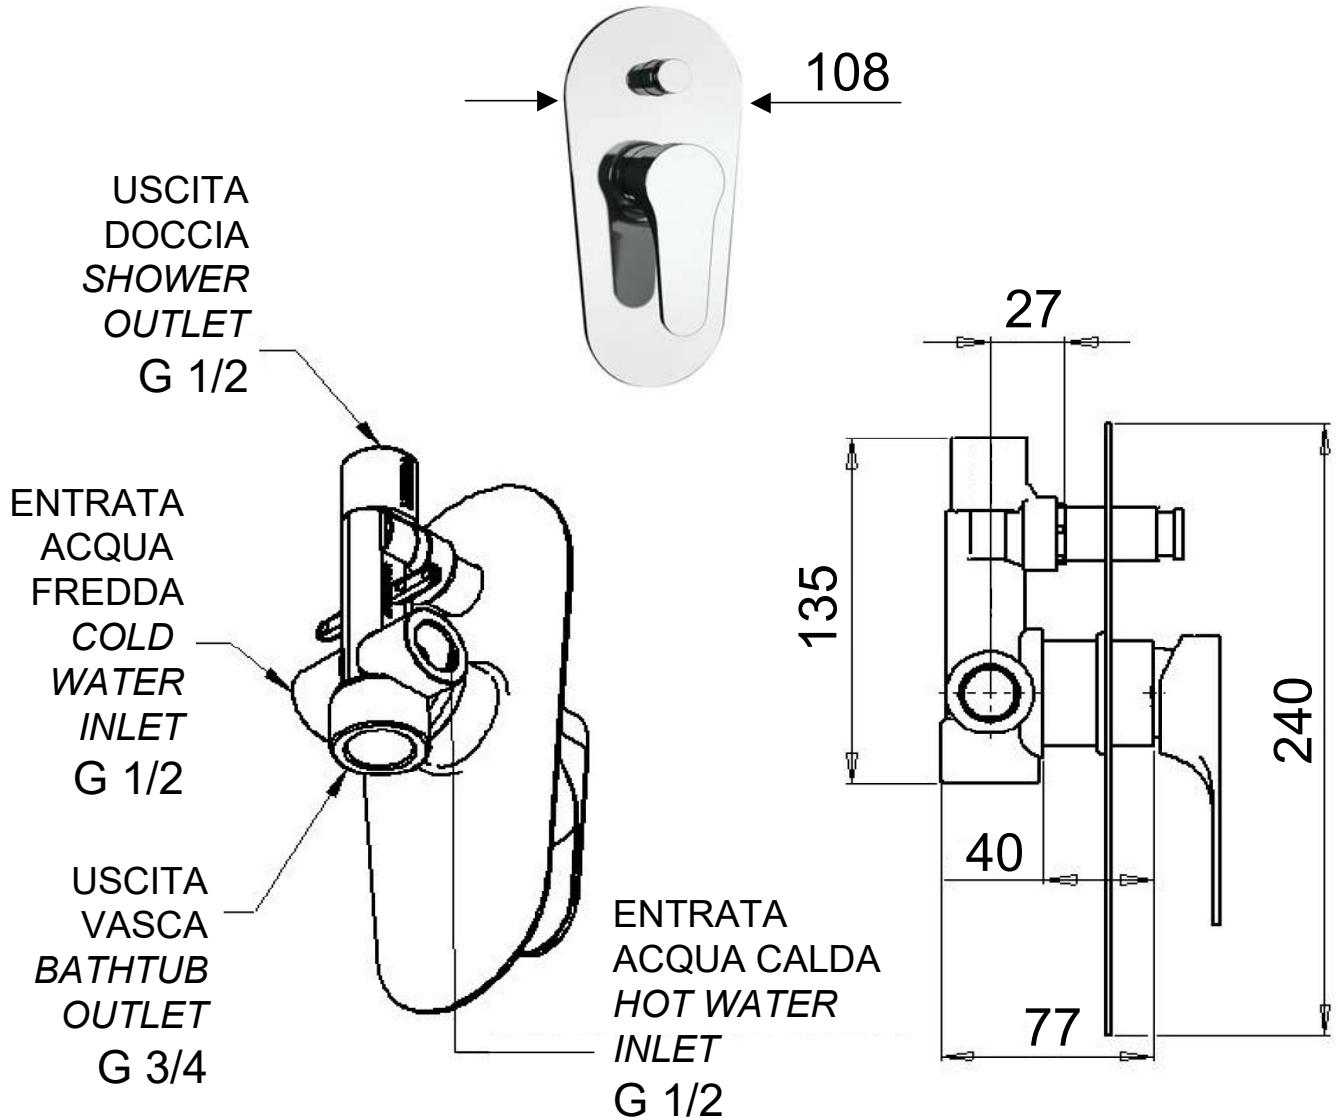

**DANIEL**

SCHEDA TECNICA TECHNICAL FEATURES

ART. COD.

**OM612B**

**MATERIALI / MATERIALS**

OTTONE CROMATO / CHROME PLATED BRASS

**CROMATURA / CHROME PLATING**

UNI EN 248