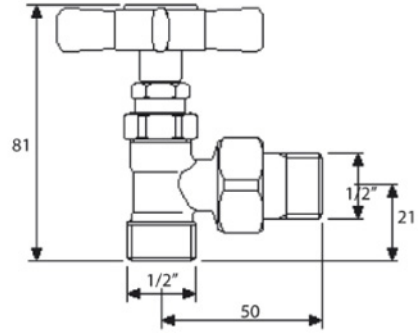

TOWELWARMER Collection	
Code	Description
9055-C 9056-I/N/O/OR 9056-B/ND/R	<p><b>Rope 1 towel warmer 465x770 mm (170 W - 146 Kcal/h t 50°)</b></p> <p>tolerance: 2%, resistance: 200Wpackaging size: mm850x540x170Htotal weight: 7,3kg</p> <p>Chrome            Incalux, Nickel, Dark Gold, Rose Gold            Bronze, Dark Nickel, Copper</p>

Verona - Italy  
 tel. +39 045 8006917  
 fax. +39 045 8020111  
 gentry-home.com

TOWELWARMER Collection	
Code	Description
9127-C 9128-I/N/O/OR 9128-B/ND/R	<p><b>Valves (pair)</b>            Chrome            Incalux, Nickel, Dark Gold, Rose Gold            Bronze, Dark Nickel, Copper</p> <p><b>Fittings available</b>            12/14/16 copper            12/14/16 covered</p>
9126	Electrical element complete with thermostatic control