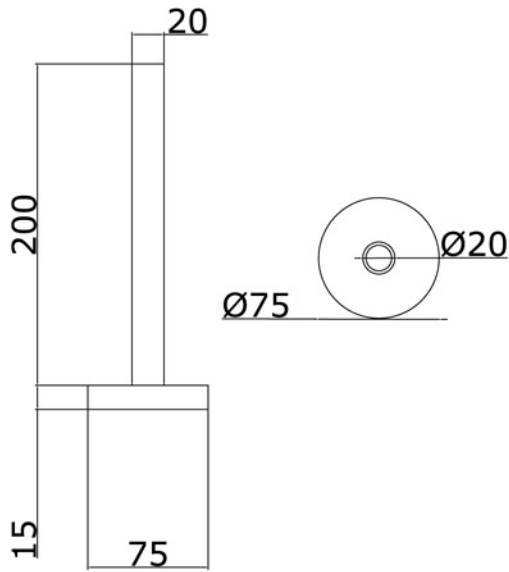

TOWELWARMER Collection	
Code	Description
9055-C 9056-I/N/O/OR 9056-B/ND/R	<p><b>Rope 1 towel warmer 465x770 mm (170 W - 146 Kcal/h t 50°)</b></p> <p>tolerance: 2%, resistance: 200Wpackaging size: mm850x540x170Htotal weight: 7,3kg</p> <p>Chrome            Incalux, Nickel, Dark Gold, Rose Gold            Bronze, Dark Nickel, Copper</p>

Verona - Italy  
 tel. +39 045 8006917  
 fax. +39 045 8020111  
 gentry-home.com

TOWELWARMER Collection	
Code	Description
9127-C 9128-I/N/O/OR 9128-B/ND/R	<p><b>Valves (pair)</b>            Chrome            Incalux, Nickel, Dark Gold, Rose Gold            Bronze, Dark Nickel, Copper</p> <p><b>Fittings available</b>            12/14/16 copper            12/14/16 covered</p>
9126	Electrical element complete with thermostatic control