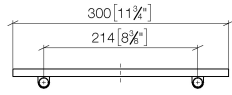

83 482 970

- width 300mm
- height 26 mm
- 100mm projection
- without grid element

Fits: TARA, LISSÉ, META

	Matte Black	83 482 970-33
	Chrome	83 482 970-00
	Brushed Platinum	83 482 970-06
	Platinum	83 482 970-08
	Dark Chrome	83 482 970-19
	Light Gold	83 482 970-26
	Brushed Light Gold	83 482 970-27
	Brushed Durabronze (23kt Gold)	83 482 970-28
	Brushed Bronze	83 482 970-42
	Brushed Champagne (22kt Gold)	83 482 970-46
	Champagne (22kt Gold)	83 482 970-47
	Brushed Chrome	83 482 970-93
	Brushed Dark Platinum	83 482 970-99

83 482 970

mm [inches]

83 482 970

**Product version from 10/1/2023**

Parts for other  
finishes can be found  
here: [Chrome](#)