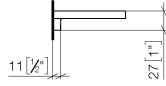

83 482 970

- width 300mm
- height 26 mm
- 100mm projection
- without grid element

Fits: TARA, LISSÉ, META

	Matte Black	83 482 970-33
	Chrome	83 482 970-00
	Brushed Platinum	83 482 970-06
	Platinum	83 482 970-08
	Dark Chrome	83 482 970-19
	Light Gold	83 482 970-26
	Brushed Light Gold	83 482 970-27
	Brushed Durabronze (23kt Gold)	83 482 970-28
	Brushed Bronze	83 482 970-42
	Brushed Champagne (22kt Gold)	83 482 970-46
	Champagne (22kt Gold)	83 482 970-47
	Brushed Chrome	83 482 970-93
	Brushed Dark Platinum	83 482 970-99

83 482 970

mm [inches]

83 482 970

**Product version from 10/1/2023**

Parts for other  
finishes can be found  
here: [Chrome](#)