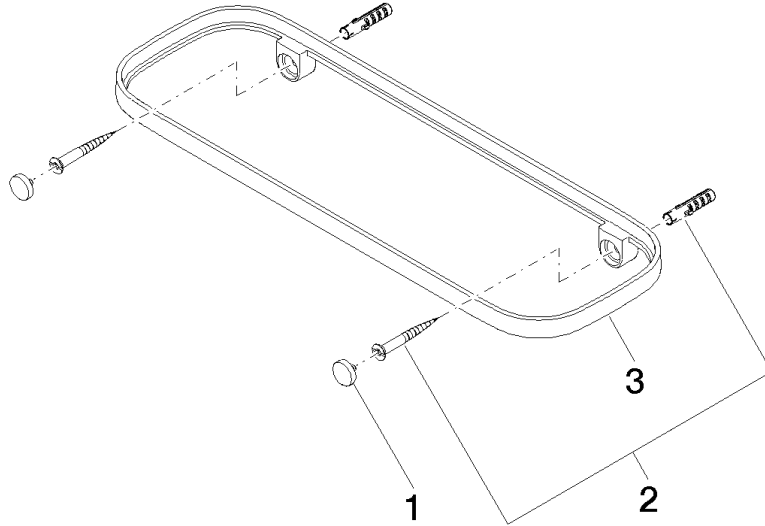

83 482 970

- width 300mm
- height 26 mm
- 100mm projection
- without grid element

Fits: TARA, LISSÉ, META

	Matte Black	83 482 970-33
	Chrome	83 482 970-00
	Brushed Platinum	83 482 970-06
	Platinum	83 482 970-08
	Dark Chrome	83 482 970-19
	Light Gold	83 482 970-26
	Brushed Light Gold	83 482 970-27
	Brushed Durabronze (23kt Gold)	83 482 970-28
	Brushed Bronze	83 482 970-42
	Brushed Champagne (22kt Gold)	83 482 970-46
	Champagne (22kt Gold)	83 482 970-47
	Brushed Chrome	83 482 970-93
	Brushed Dark Platinum	83 482 970-99

83 482 970

mm [inches]

83 482 970

**Product version from 10/1/2023**

Parts for other  
finishes can be found  
here: [Chrome](#)