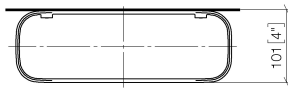

83 482 970

- width 300mm
- height 26 mm
- 100mm projection
- without grid element

Fits: TARA, LISSÉ, META

	Matte Black	83 482 970-33
	Chrome	83 482 970-00
	Brushed Platinum	83 482 970-06
	Platinum	83 482 970-08
	Dark Chrome	83 482 970-19
	Light Gold	83 482 970-26
	Brushed Light Gold	83 482 970-27
	Brushed Durabronze (23kt Gold)	83 482 970-28
	Brushed Bronze	83 482 970-42
	Brushed Champagne (22kt Gold)	83 482 970-46
	Champagne (22kt Gold)	83 482 970-47
	Brushed Chrome	83 482 970-93
	Brushed Dark Platinum	83 482 970-99

83 482 970

mm [inches]

83 482 970

**Product version from 10/1/2023**

Parts for other  
finishes can be found  
here: [Chrome](#)