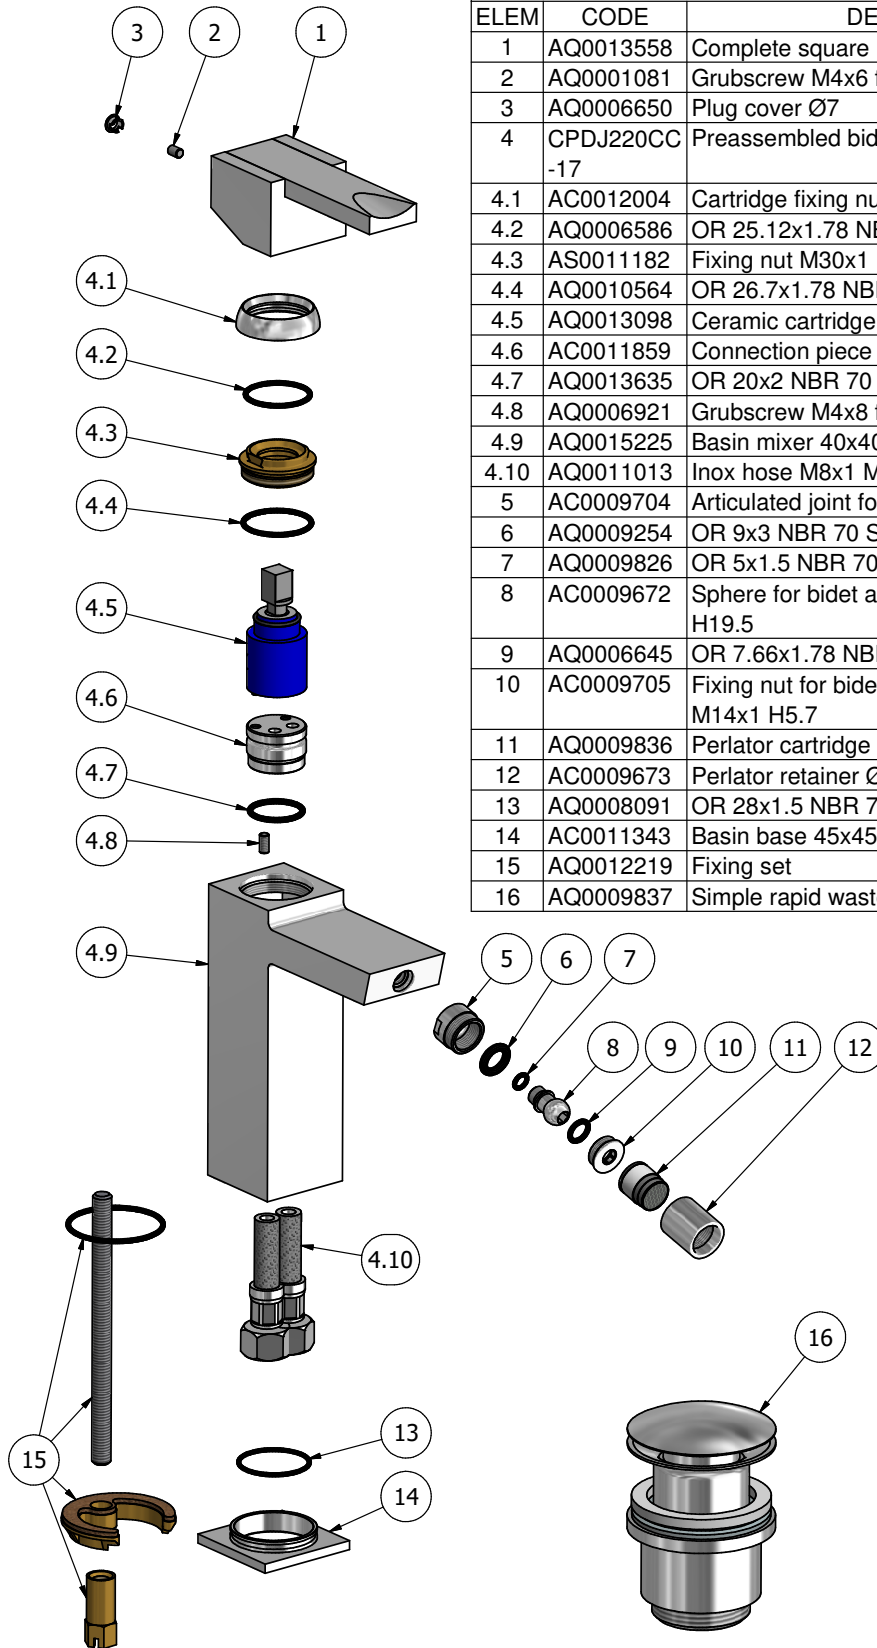

## BK220

Description

**Monohole bidet mixer complete with drain.**

Box Dimensions

**340x180x70 mm**

Weight

**2.3 kg**

Finishes

Dimensions

Cartridge

**Ø25 Ceramics Cartridge**

Hoses

**Inox hose M8x1 M G3/8" F L450**

Aerator

**M17x1**

Flow Rate (+/-10%)

T. +39 030 802101  
F. +39 030 803097  
info@weareib.it

P.IVA 01785230986  
capitale sociale  
€420.000,00 i.v.

[www.weareib.it](http://www.weareib.it)

WE ARE IB

Parts list			
ELEM	CODE	DESCRIPTION	QT
1	AQ0013558	Complete square handle 40x40x33 L105	1
2	AQ0001081	Grubscrew M4x6 flat point	1
3	AQ0006650	Plug cover Ø7	1
4	CPDJ220CC-17	Preassembled bidet	1
4.1	AC0012004	Cartridge fixing nut chromed cover	1
4.2	AQ0006586	OR 25.12x1.78 NBR 70 SH	1
4.3	AS0011182	Fixing nut M30x1 H17	1
4.4	AQ0010564	OR 26.7x1.78 NBR 70 SH	1
4.5	AQ0013098	Ceramic cartridge Ø25 9x9 (K25 OP S)	1
4.6	AC0011859	Connection piece Ø24.9x17.5	1
4.7	AQ0013635	OR 20x2 NBR 70 SH	1
4.8	AQ0006921	Grubscrew M4x8 flat point	1
4.9	AQ0015225	Basin mixer 40x40 H130 L108	1
4.10	AQ0011013	Inox hose M8x1 M G3/8" F L450	2
5	AC0009704	Articulated joint for bidet M17x1 M14x1 H12	1
6	AQ0009254	OR 9x3 NBR 70 SH	1
7	AQ0009826	OR 5x1.5 NBR 70 SH	1
8	AC0009672	Sphere for bidet articulated joint Ø11 M8 H19.5	1
9	AQ0006645	OR 7.66x1.78 NBR 70 SH	1
10	AC0009705	Fixing nut for bidet articulated joint Ø15.6 M14x1 H5.7	1
11	AQ0009836	Perlator cartridge F Ø15 with rubber packing	1
12	AC0009673	Perlator retainer Ø18 M17x1 H20	1
13	AQ0008091	OR 28x1.5 NBR 70 SH	1
14	AC0011343	Basin base 45x45x8,5	1
15	AQ0012219	Fixing set	1
16	AQ0009837	Simple rapid waste 1"1/4	1