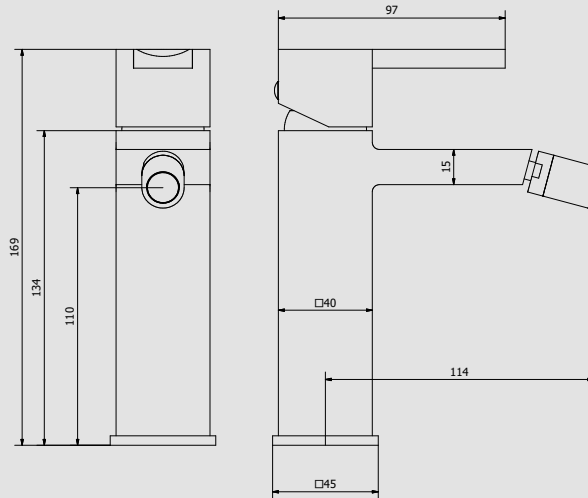

## BK220

Description

**Monohole bidet mixer complete with drain.**

Box Dimensions

**340x180x70 mm**

Weight

**2.3 kg**

Finishes

Dimensions

Cartridge

**Ø25 Ceramics Cartridge**

Hoses

**Inox hose M8x1 M G3/8" F L450**

Aerator

**M17x1**

Flow Rate (+/-10%)