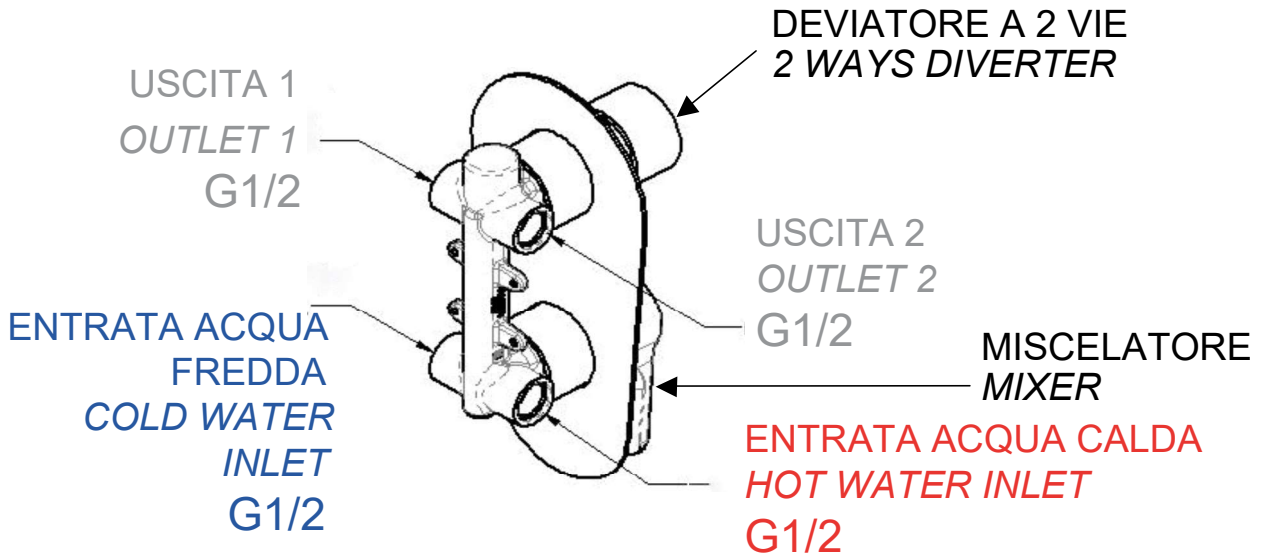

**DANIEL**

SCHEDA TECNICA TECHNICAL FEATURES

ART. COD.

**OM612D2**

**MATERIALI / MATERIALS**

OTTONE CROMATO / CHROME PLATED BRASS

**CROMATURA / CHROME PLATING**

UNI EN 248