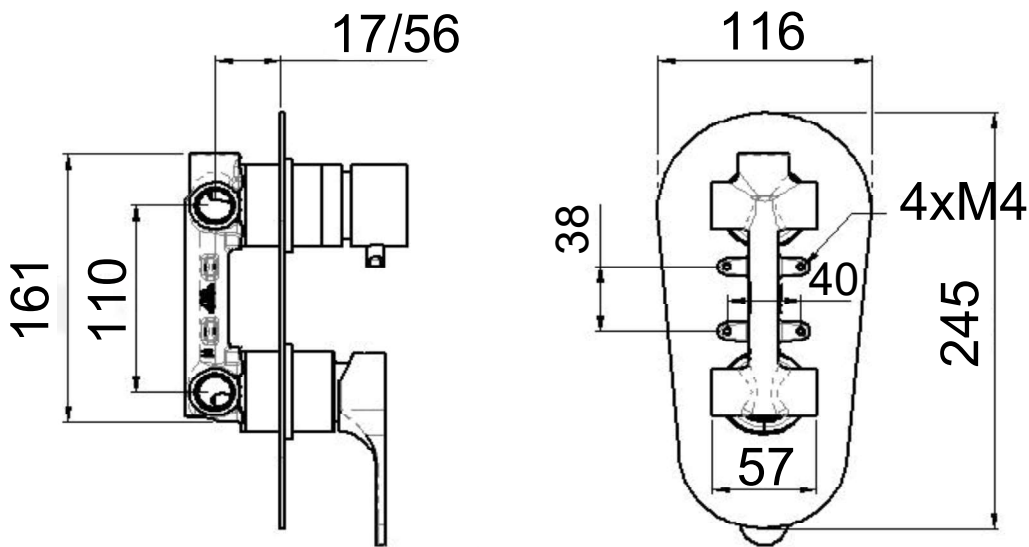

**DANIEL**

SCHEDA TECNICA TECHNICAL FEATURES

ART. COD.

**OM612D2**

**MATERIALI / MATERIALS**

OTTONE CROMATO / CHROME PLATED BRASS

**CROMATURA / CHROME PLATING**

UNI EN 248