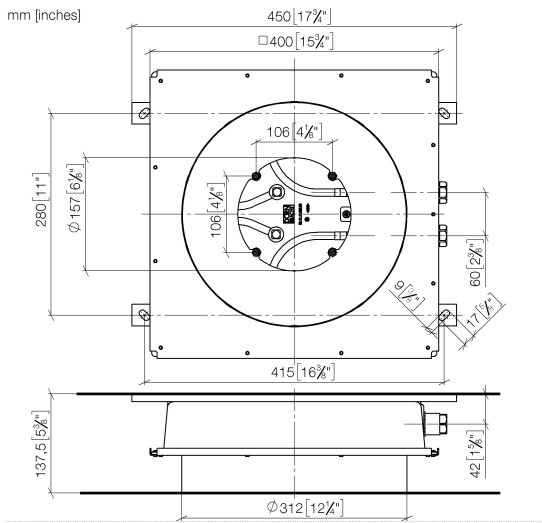

Concealed ceiling installation box for recessed ceiling installation -

---

35 033 970 90

Codes & Standards

Scottish Water
Byelaws

UK Water Supply
Regulations

Certificates

WRAS_240502