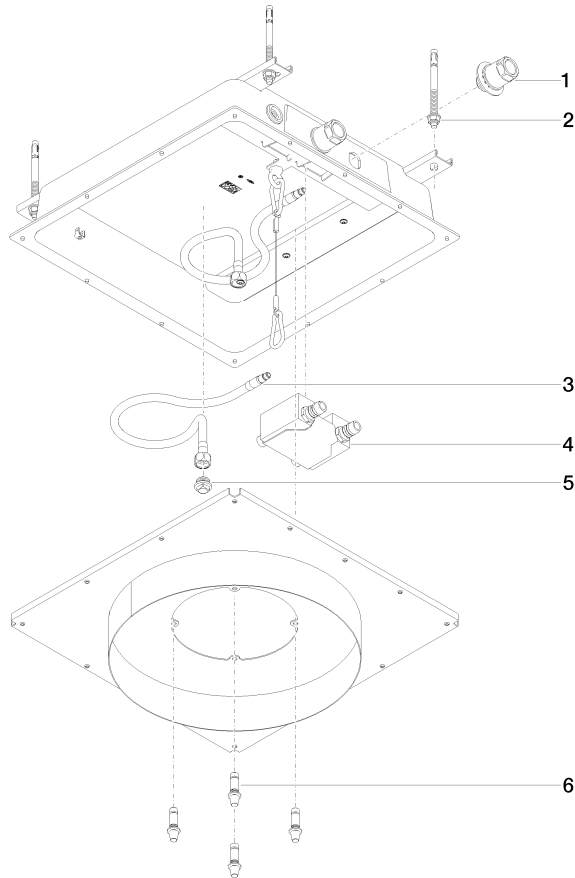

Concealed ceiling installation box for recessed ceiling installation -

35 033 970 90

Product version from 4/1/2022