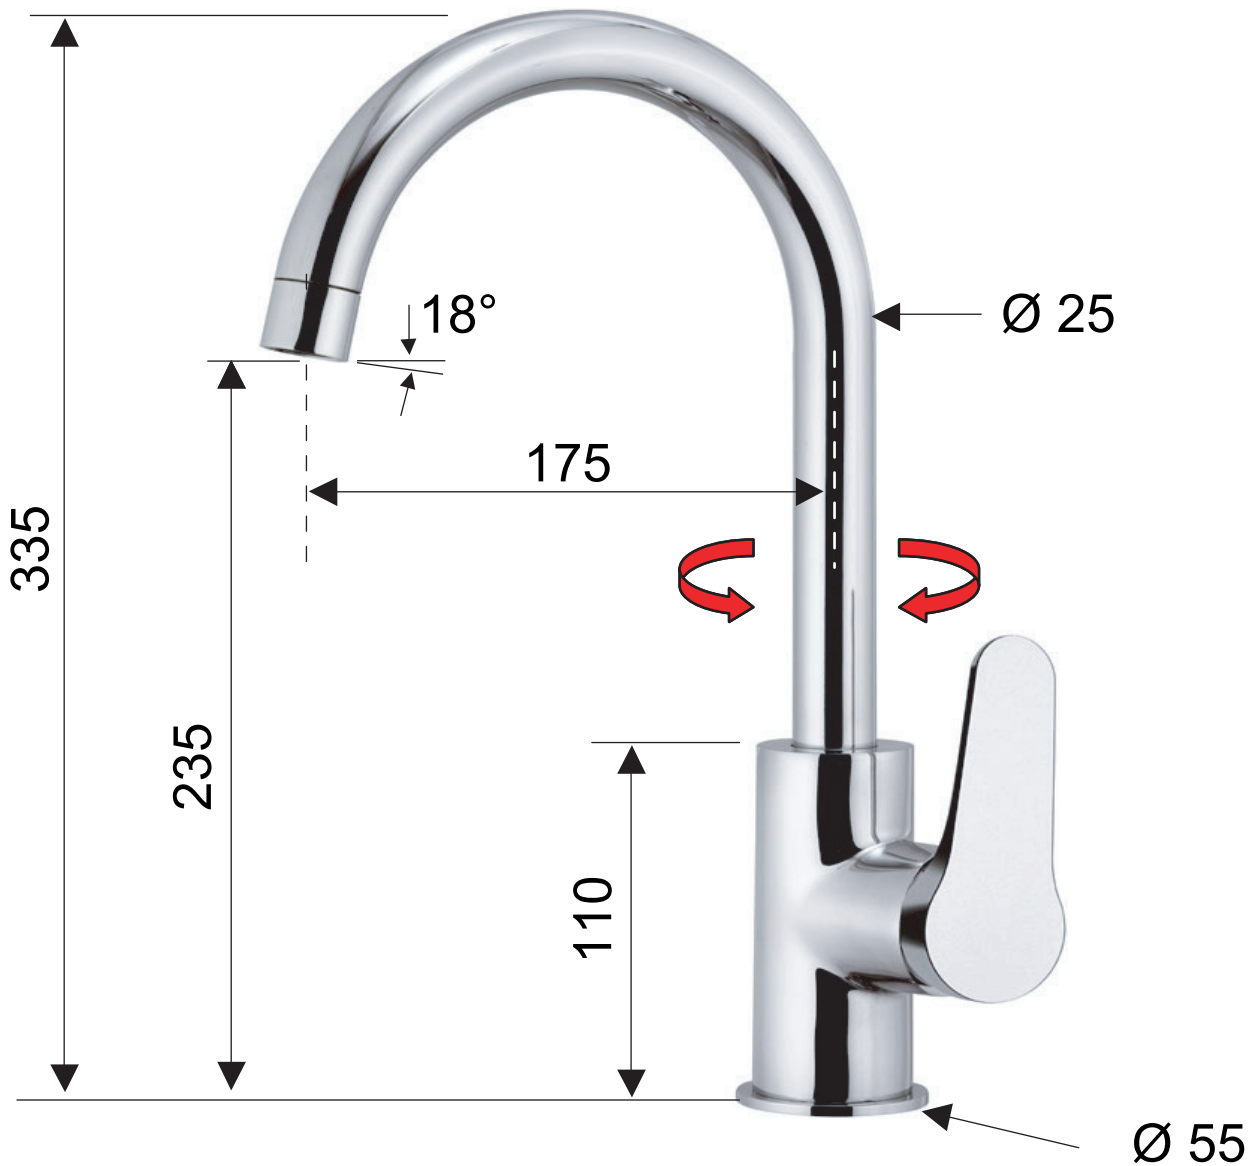

DANIEL

SCHEDA TECNICA TECHNICAL FEATURES

ART. COD.

OM618

MATERIALI / MATERIALS

OTTONE CROMATO / CHROME PLATED BRASS

CROMATURA / CHROME PLATING

UNI EN 248