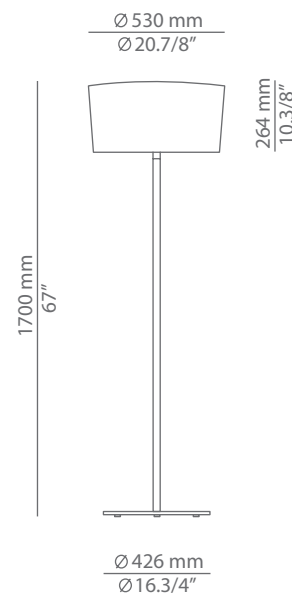

DOT

P-2909 / P-2909X

floor lamp

Date	Type
Project	
Location	
Model #	Quantity
Specifier	

Description

Floor lamp providing direct and indirect light.
Shade is made of translucent satinated polyethylene.
Suitable for outdoor and indoor locations.

P-2909    

P-2909X   

Pictures above might not show the specified dimensions or material. They are for illustration purposes only.

Ordering information

Product Code	Lamp
 P-2909	 LED or Fluor. up to 2x30W / E27  230V (not included) On / Off switch

Finish	
 76 WH	White
 CUSTOM	

Product Code	Lamp
 P-2909X	 LED or Fluor. up to 2x20W / E27  230V (not included)

Finish	
 79 WH	White
 CUSTOM	

SPECIAL REQUIREMENTS

Custom finishes and versions

We offer custom RAL finishes. Alternate lamping available for projects. Consult our offices.