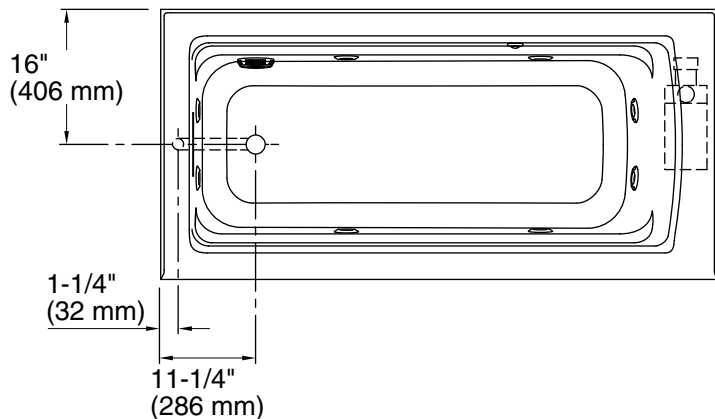

No change in measurements if connected with drain illustrated. (K-7272)