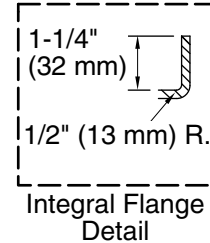

No change in measurements if connected with drain illustrated. (K-7272)

### Technical Information

All product dimensions are nominal.

Installation: Three-wall alcove  
Drain location: Left  
Basin area, bottom: 50-3/8" x 19-5/8" (1280 mm x 498 mm)  
Basin area, top: 57-5/16" x 24-1/16" (1456 mm x 611 mm)  
Weight: 120 lbs (54.4 kg)  
Minimum floor load: 47 lbs/ft<sup>2</sup> (229.5 kg/m<sup>2</sup>)  
Water depth: 15-5/16" (389 mm)  
Water capacity: 66 gal (249.8 L)  
Electrical component rating: Pump: 120 V, 7 A, 60 Hz  
Heater: 120 V, 12.5 A, 60 Hz, 1500 W  
Pump speed: Single  
Minimum flat for door: 2-3/16" (55 mm)