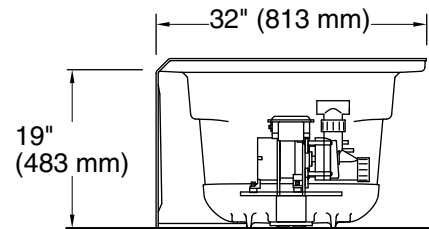

Required Electrical Service

Two dedicated circuits required, protected with Class A Ground-Fault Circuit-Interrupter (GFCI). Outside North America, this device may be known as a Residual Current Device (RCD).

Pump: 120 V, 15 A, 60 Hz
Heater: 120 V, 15 A, 60 Hz

Technical Information

All product dimensions are nominal.

Installation: Three-wall alcove
Drain location: Left
Basin area, bottom: 50-3/8" x 19-5/8" (1280 mm x 498 mm)
Basin area, top: 57-5/16" x 24-1/16" (1456 mm x 611 mm)
Weight: 120 lbs (54.4 kg)
Minimum floor load: 47 lbs/ft² (229.5 kg/m²)
Water depth: 15-5/16" (389 mm)
Water capacity: 66 gal (249.8 L)
Electrical component rating: Pump: 120 V, 7 A, 60 Hz
Heater: 120 V, 12.5 A, 60 Hz, 1500 W
Pump speed: Single
Minimum flat for door: 2-3/16" (55 mm)

Notes

Measure your actual product for rough-in details. Install this product according to the installation instructions.

The hot water supply should be 70% of the capacity of the bath or greater. Installations will vary.

ADA compliant when installed to the specific requirements of these regulations.