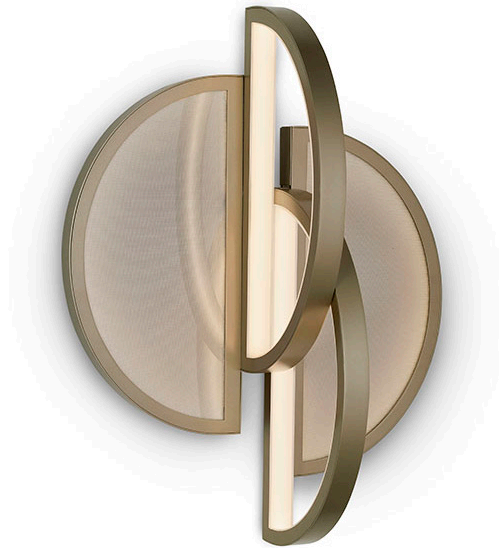

LIGHTING

Venus

WALL SCONCE

Wall sconce with brass frame in champagne finish or brushed nichel finish. Decorative inserts in backlit Vetrite.

Technical Features

Design Massimiliano Raggi

W: 46 cm x D: 25 cm x H: 60 cm

W: 18 ¹/₈" x D: 9 ⁷/₈" x H: 23 ⁵/₈"

Fixing frame W: 6 cm X H: 21 cm

W: 2 ¹/₄" X H: 8 ¹/₄"

Weight: 6 kg