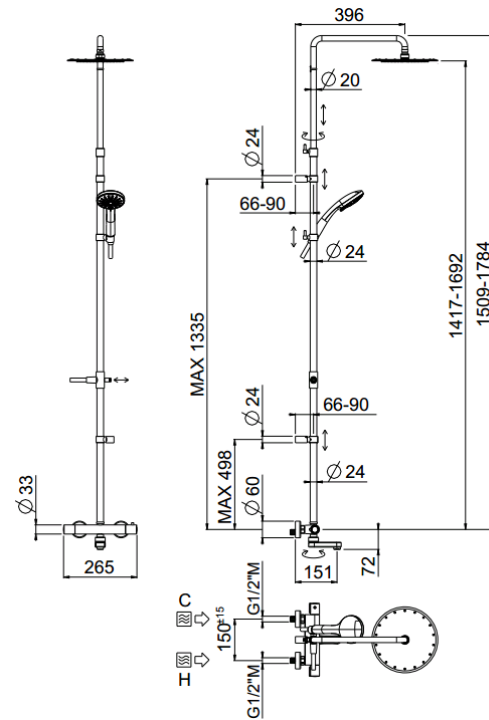

## TECHNICAL INFORMATION

Bridge telescopic shower column including exposed mixer with diverter and swinging spout, turning bar with adjustable mounting. Round ultra-thin shower head, Ø240, non-liming, inspectable and serviceable in chromed stainless steel. 3 jets non-liming shower in ABS. Smooth double anti-torsion PVC flexible hose, cm 150. CHROME

## FEATURES

rain jet

central jet

side jet

Tub spout

double anti-torsion

adjustable telescopic shower column

Rigoletto adjustable spout

inspectable round

## TECHNICAL DRAWING