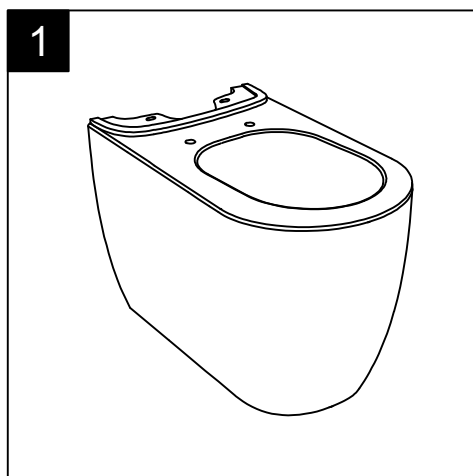

# GSG

CERAMIC DESIGN

LKMBL Vaso Like monoblocco senza brida  
 con sistema di scarico Smart Clean  
 Wc monoblock rimless  
 with Smart Clean flushing system

LKCIMBL Cassetta per vaso monoblocco  
 Cistern suiting for wc monoblock

Con connessione eccentrica per scarico a suolo.  
 With outlying drainage connector for floor trap.

SECTION

TOP

REAR

|  |   |
|--|---|
| Designation<br>Vaso monoblocco Like<br>Like wc monoblock |  |
| Scale<br>1:10  |   |
| cod. LKMBL - LKCIMBL                                     |   |

This drawing including the respected data may neither be duplicated nor modified nor altered without the consent of GSG Ceramic Design. The use of the data/technical drawings take place at users own risk and under exclusion of any liability of GSG Ceramic Design. The dimensions are not binding; products are subject to changes. Measurement shown may be subjected to small variations or are indicative.

## Guida all'installazione dei vasi monoblocco con cassetta appoggiata

Serie: LIKE - BRIO

*Installation guide for monoblock wc with close coupled cistern*

Series: LIKE - BRIO

①

Guida all'installazione dei vasi monoblocco con cassetta appoggiata