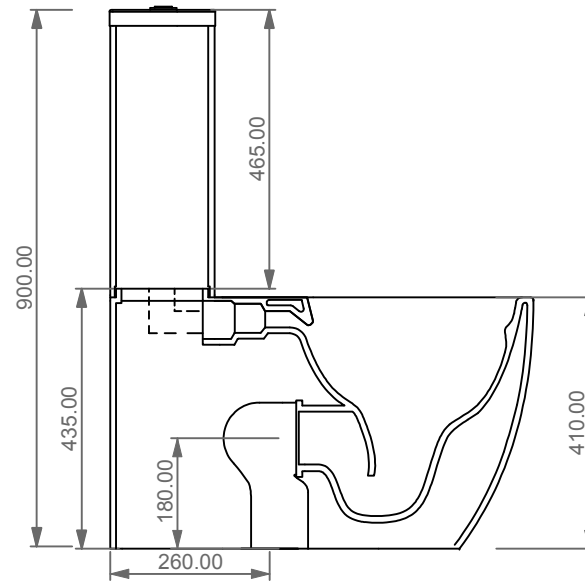

# GSG

CERAMIC DESIGN

LKMBL Vaso Like monoblocco senza brida  
 con sistema di scarico Smart Clean  
 Wc monoblock rimless  
 with Smart Clean flushing system

LKCIMBL Cassetta per vaso monoblocco  
 Cistern suiting for wc monoblock

Con connessione eccentrica per scarico a suolo.  
 With outlying drainage connector for floor trap.

SECTION

TOP

REAR

|  |   |
|--|---|
| Designation<br>Vaso monoblocco Like<br>Like wc monoblock |  |
| Scale<br>1:10  |   |
| cod. LKMBL - LKCIMBL                                     |   |

This drawing including the respected data may neither be duplicated nor modified nor altered without the consent of GSG Ceramic Design. The use of the data/technical drawings take place at users own risk and under exclusion of any liability of GSG Ceramic Design. The dimensions are not binding; products are subject to changes. Measurement shown may be subjected to small variations or are indicative.

## Guida all'installazione dei vasi monoblocco con cassetta appoggiata

Serie: LIKE - BRIO

*Installation guide for monoblock wc with close coupled cistern*

Series: LIKE - BRIO

①

Guida all'installazione dei vasi monoblocco con cassetta appoggiata