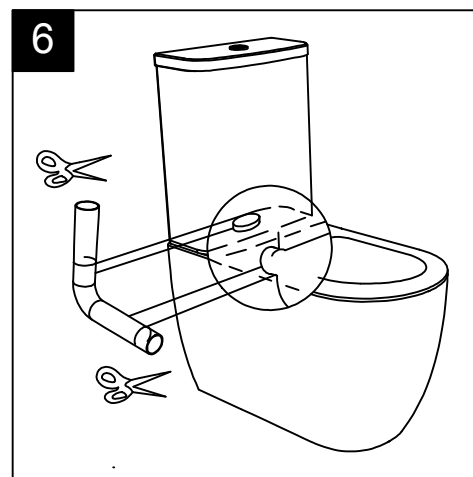

Con connessione eccentrica per scarico a suolo.  
 With outlying drainage connector for floor trap.

SECTION

TOP

REAR

|  |   |
|--|---|
| Designation<br>Vaso monoblocco Like<br>Like wc monoblock |  |
| Scale<br>1:10  |   |
| cod. LKMBL - LKCIMBL                                     |   |

This drawing including the respected data may neither be duplicated nor modified nor altered without the consent of GSG Ceramic Design. The use of the data/technical drawings take place at users own risk and under exclusion of any liability of GSG Ceramic Design. The dimensions are not binding; products are subject to changes. Measurement shown may be subjected to small variations or are indicative.

## Guida all'installazione dei vasi monoblocco con cassetta appoggiata

Serie: LIKE - BRIO

*Installation guide for monoblock wc with close coupled cistern*

Series: LIKE - BRIO

①

Guida all'installazione dei vasi monoblocco con cassetta appoggiata