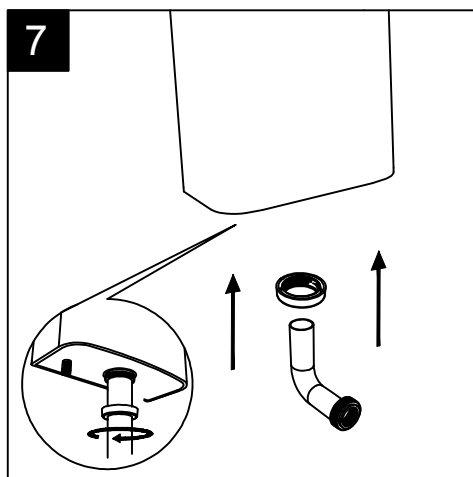

Con connessione eccentrica per scarico a suolo.  
 With outlying drainage connector for floor trap.

SECTION

TOP

REAR

|  |   |
|--|---|
| Designation<br>Vaso monoblocco Like<br>Like wc monoblock |  |
| Scale<br>1:10  |   |
| cod. LKMBL - LKCIMBL                                     |   |

This drawing including the respected data may neither be duplicated nor modified nor altered without the consent of GSG Ceramic Design. The use of the data/technical drawings take place at users own risk and under exclusion of any liability of GSG Ceramic Design. The dimensions are not binding; products are subject to changes. Measurement shown may be subjected to small variations or are indicative.

## Guida all'installazione dei vasi monoblocco con cassetta appoggiata

Serie: LIKE - BRIO

*Installation guide for monoblock wc with close coupled cistern*

Series: LIKE - BRIO

①

Guida all'installazione dei vasi monoblocco con cassetta appoggiata