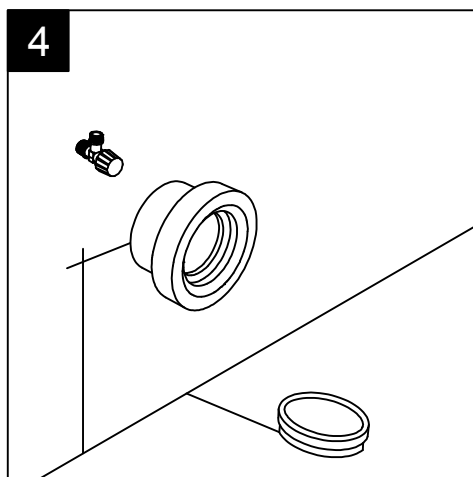

Con connessione eccentrica per scarico a suolo.  
 With outlying drainage connector for floor trap.

SECTION

TOP

REAR

|  |   |
|--|---|
| Designation<br>Vaso monoblocco Like<br>Like wc monoblock |  |
| Scale<br>1:10  |   |
| cod. LKMBL - LKCIMBL                                     |   |

This drawing including the respected data may neither be duplicated nor modified nor altered without the consent of GSG Ceramic Design. The use of the data/technical drawings take place at users own risk and under exclusion of any liability of GSG Ceramic Design. The dimensions are not binding; products are subject to changes. Measurement shown may be subjected to small variations or are indicative.

## Guida all'installazione dei vasi monoblocco con cassetta appoggiata

Serie: LIKE - BRIO

*Installation guide for monoblock wc with close coupled cistern*

Series: LIKE - BRIO

①

Guida all'installazione dei vasi monoblocco con cassetta appoggiata