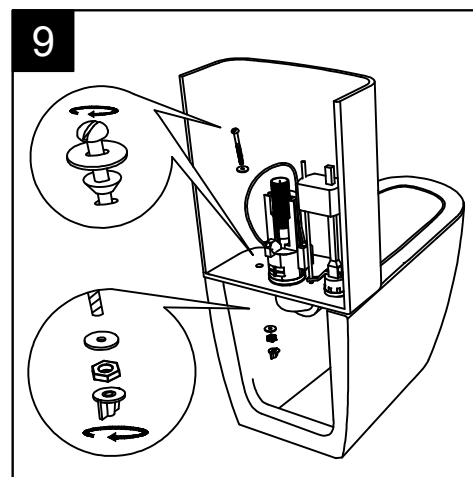

Con connessione eccentrica per scarico a suolo.  
 With outlying drainage connector for floor trap.

SECTION

TOP

REAR

|  |   |
|--|---|
| Designation<br>Vaso monoblocco Like<br>Like wc monoblock |  |
| Scale<br>1:10  |   |
| cod. LKMBL - LKCIMBL                                     |   |

This drawing including the respected data may neither be duplicated nor modified nor altered without the consent of GSG Ceramic Design. The use of the data/technical drawings take place at users own risk and under exclusion of any liability of GSG Ceramic Design. The dimensions are not binding; products are subject to changes. Measurement shown may be subjected to small variations or are indicative.

## Guida all'installazione dei vasi monoblocco con cassetta appoggiata

Serie: LIKE - BRIO

*Installation guide for monoblock wc with close coupled cistern*

Series: LIKE - BRIO

①

Guida all'installazione dei vasi monoblocco con cassetta appoggiata