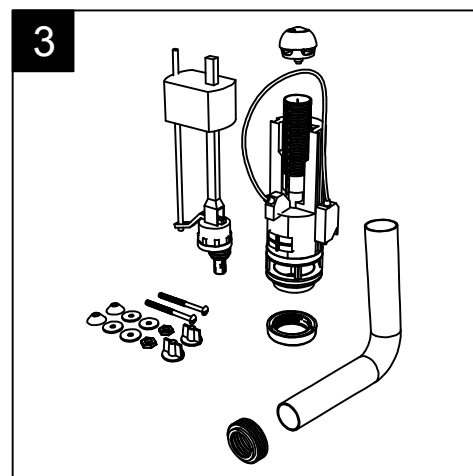

Con connessione eccentrica per scarico a suolo.  
 With outlying drainage connector for floor trap.

SECTION

TOP

REAR

|  |   |
|--|---|
| Designation<br>Vaso monoblocco Like<br>Like wc monoblock |  |
| Scale<br>1:10  |   |
| cod. LKMBL - LKCIMBL                                     |   |

This drawing including the respected data may neither be duplicated nor modified nor altered without the consent of GSG Ceramic Design. The use of the data/technical drawings take place at users own risk and under exclusion of any liability of GSG Ceramic Design. The dimensions are not binding; products are subject to changes. Measurement shown may be subjected to small variations or are indicative.

## Guida all'installazione dei vasi monoblocco con cassetta appoggiata

Serie: LIKE - BRIO

*Installation guide for monoblock wc with close coupled cistern*

Series: LIKE - BRIO

①

Guida all'installazione dei vasi monoblocco con cassetta appoggiata