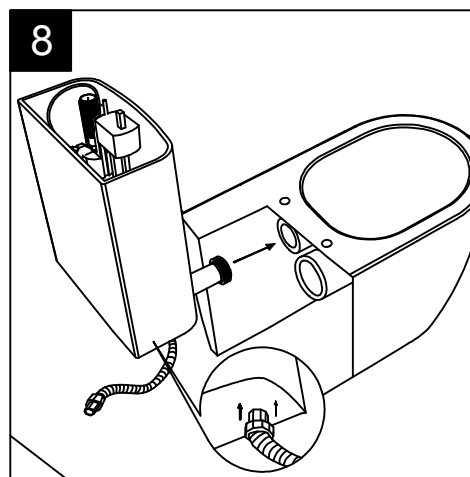

Con connessione eccentrica per scarico a suolo.  
 With outlying drainage connector for floor trap.

SECTION

TOP

REAR

|  |   |
|--|---|
| Designation<br>Vaso monoblocco Like<br>Like wc monoblock |  |
| Scale<br>1:10  |   |
| cod. LKMBL - LKCIMBL                                     |   |

This drawing including the respected data may neither be duplicated nor modified nor altered without the consent of GSG Ceramic Design. The use of the data/technical drawings take place at users own risk and under exclusion of any liability of GSG Ceramic Design. The dimensions are not binding; products are subject to changes. Measurement shown may be subjected to small variations or are indicative.

## Guida all'installazione dei vasi monoblocco con cassetta appoggiata

Serie: LIKE - BRIO

*Installation guide for monoblock wc with close coupled cistern*

Series: LIKE - BRIO

①

Guida all'installazione dei vasi monoblocco con cassetta appoggiata