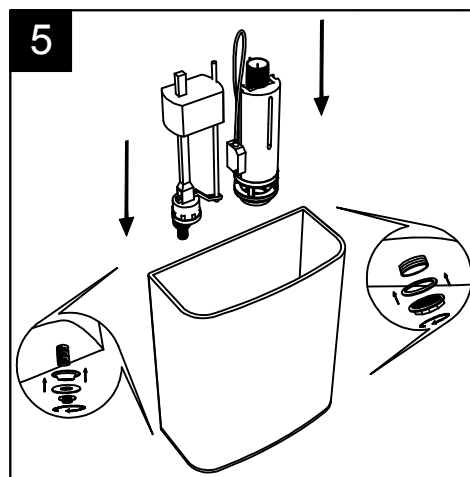

Con connessione eccentrica per scarico a suolo.  
 With outlying drainage connector for floor trap.

SECTION

TOP

REAR

|  |   |
|--|---|
| Designation<br>Vaso monoblocco Like<br>Like wc monoblock |  |
| Scale<br>1:10  |   |
| cod. LKMBL - LKCIMBL                                     |   |

This drawing including the respected data may neither be duplicated nor modified nor altered without the consent of GSG Ceramic Design. The use of the data/technical drawings take place at users own risk and under exclusion of any liability of GSG Ceramic Design. The dimensions are not binding; products are subject to changes. Measurement shown may be subjected to small variations or are indicative.

## Guida all'installazione dei vasi monoblocco con cassetta appoggiata

Serie: LIKE - BRIO

*Installation guide for monoblock wc with close coupled cistern*

Series: LIKE - BRIO

①

Guida all'installazione dei vasi monoblocco con cassetta appoggiata