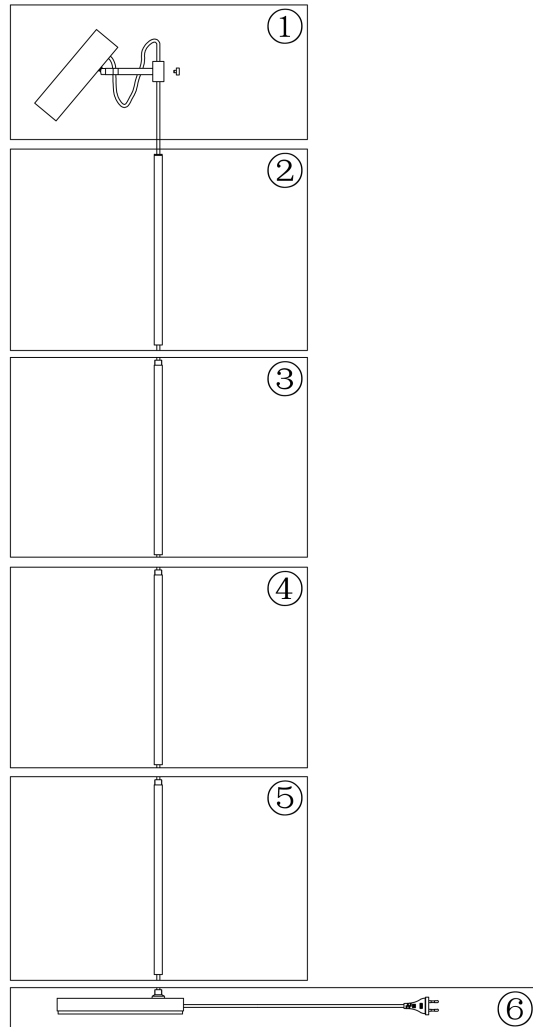

Instruction

MOD129FL-01W

1 x GU10 (40W)

Model: MOD129FL-01W
Collection: Technical

Floor Lamps