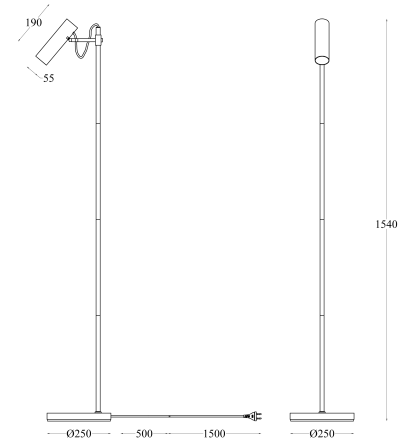

Instruction

MOD129FL-01W

1 x GU10 (40W)

Model: MOD129FL-01W
Collection: Technical

Floor Lamps