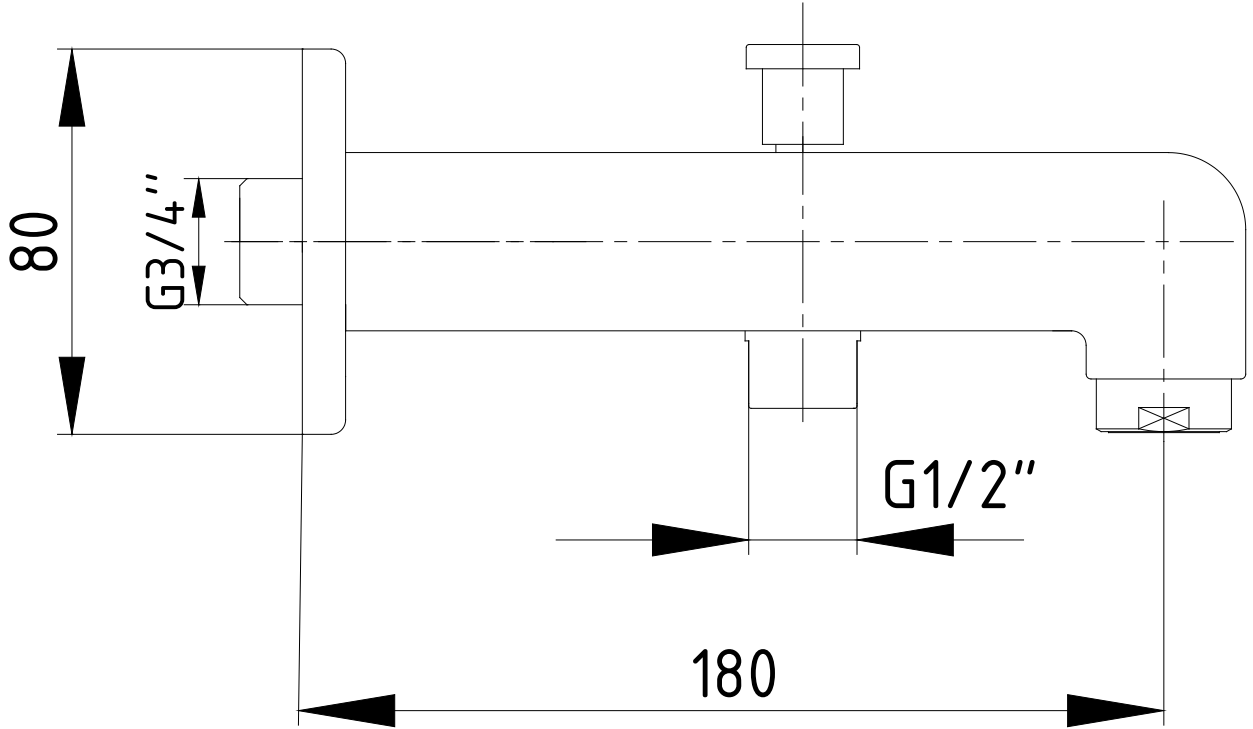

ANKASTRE BANYO/DUŐ BATARYALARI CONCEALED BATH/SHOWER MIXERS

E.C.A.®

Ürün Kodu : 402126094 - AnkaŖre Banyo Bataryası Çıkıő Ucu Grubu

Product Code: 402126094 - Concealed Bath Mixer Spout Group

*Localization product codes are available.