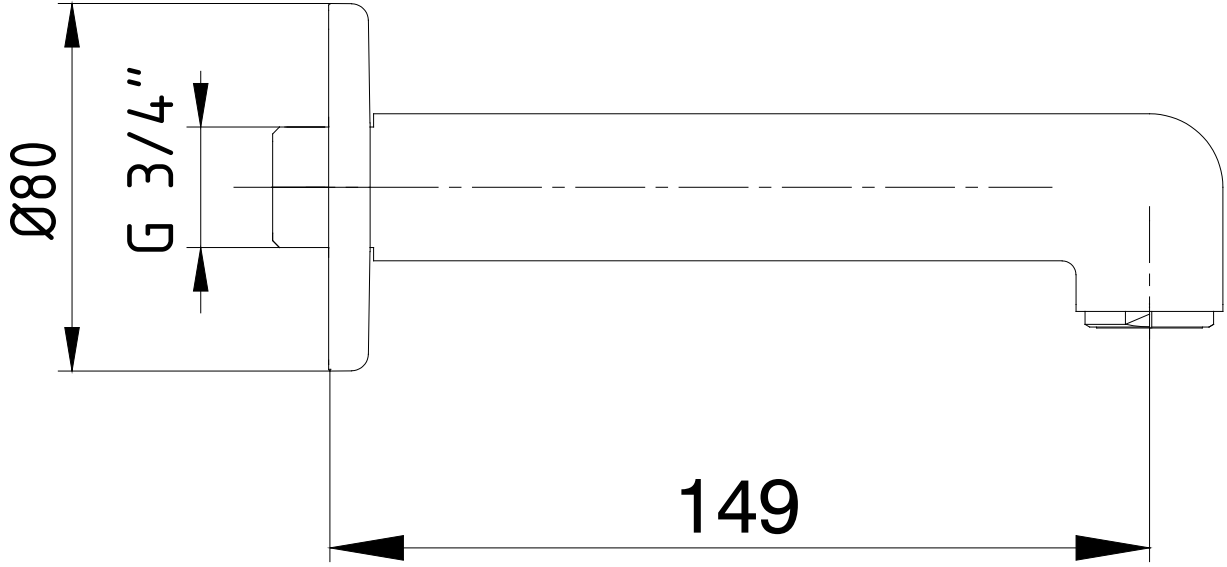

ANKASTRE BANYO/DUŐ BATARYALARI CONCEALED BATH/SHOWER MIXERS

E.C.A.®

Ürün Kodu : 102126352 - Ankaſtre Banyo Bataryası Çıkıő Ucu Grubu

Product Code: 102126352 - Concealed Bath Mixer Spout Group

*Localization product codes are available.