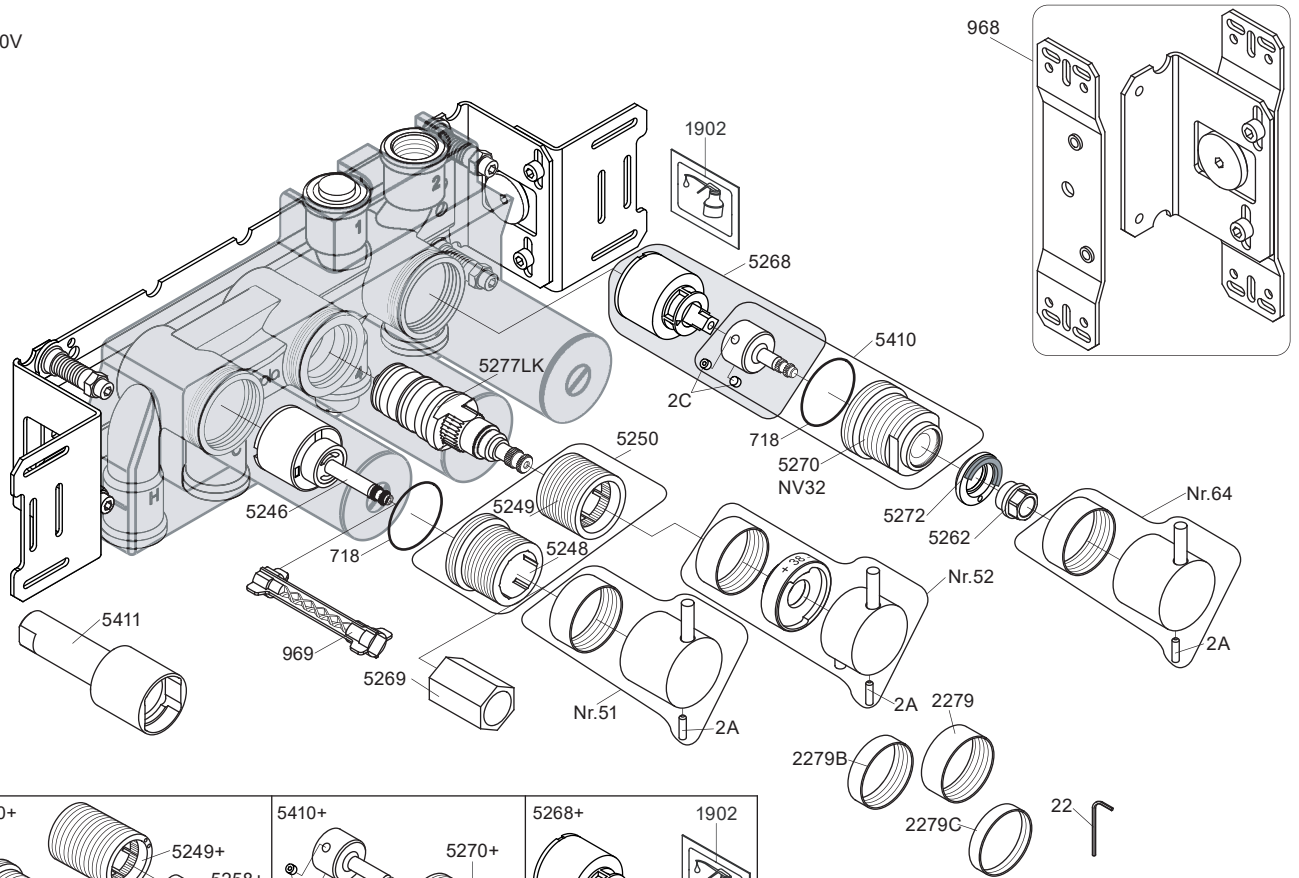

5400V

- NR51: VR5251, VR2279+B+C, VR2A
- NR52: VR5252, VR5253, VR5255, VR5256, VR2279+B+C, VR3113, VR2A
- NR64: VR5251, VR2279+B+C, VR2A
- VR5250+: VR5248+, VR5249+, VR5257, VR5258, VR5259, VR5260
- VR5257+: VR5257+, VR5259+
- VR5258+: VR5258+, VR5260+
- VR5268+: 2xVR2C, VR1902, VR5268
- VR5410+: 2xVR2C, VR718, VR5270+