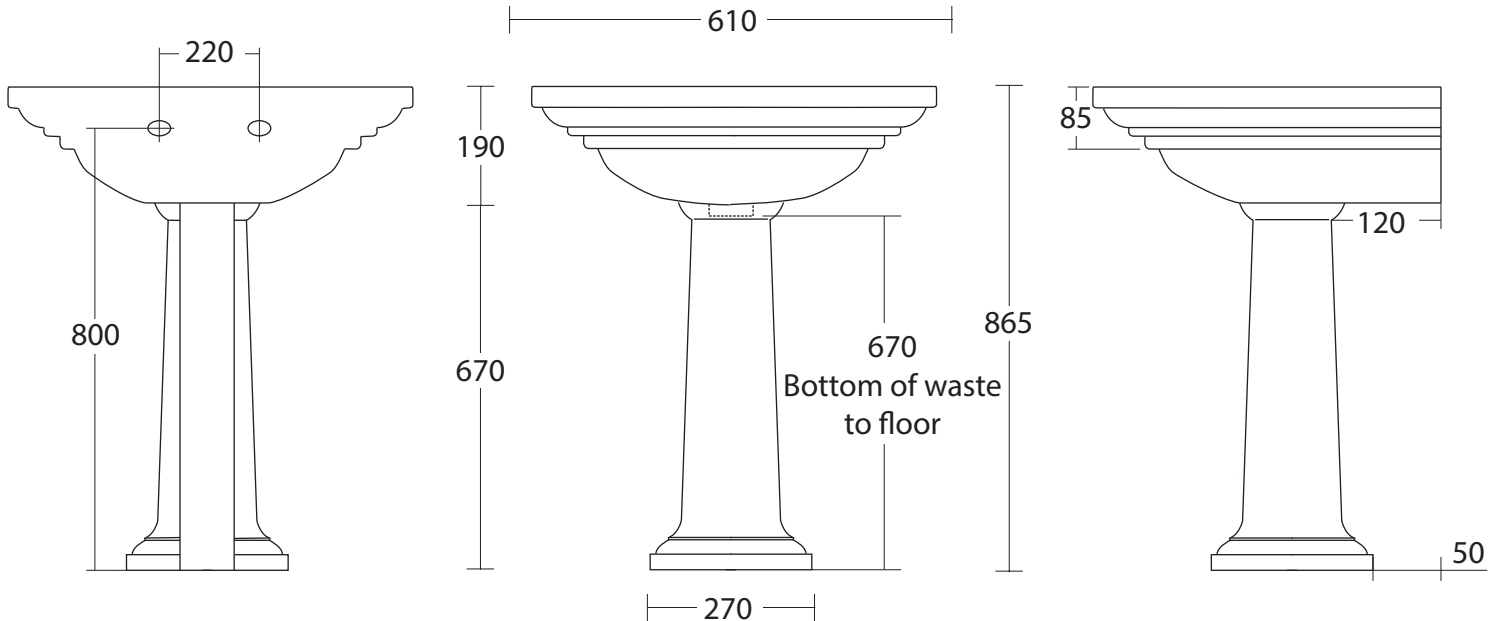

Ceramic Collection	
Carlyon	Medium Basin & Pedestal

Basin depth (plug to overflow)
95mm

Stock codes - CR1MB1030
CR1MB2030
CR1MB3030

We recommend that all products are purchased with the assistance of a specialist bathroom retailer and always installed by an experienced installer who is a member of a recognized association. All sizes quoted are nominal: items may vary by plus or minus 2% against the figures quoted. When planning installations where dimensions are critical, it is essential that the space allowed for individual items is physically checked. Imperial Bathrooms can not be held liable for any costs associated with items not fitting in any given area. The contents of this statement are based on information correct at the time of publication. We reserve the right to make alterations and changes in product characteristics, fixing, packaging, operation etc at any time without notice.