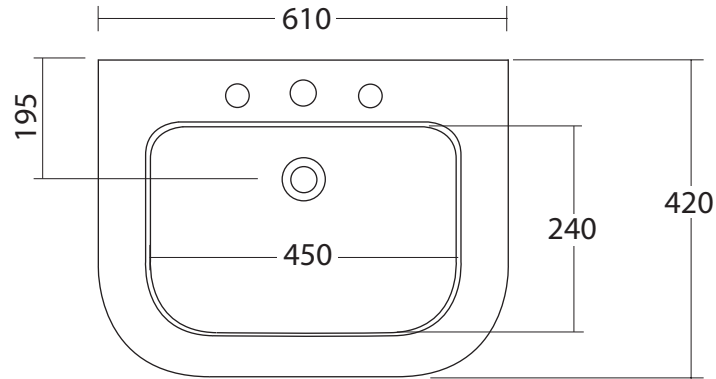

Ceramic Collection	
Carlyon	Medium Basin & Pedestal

Basin depth (plug to overflow)
95mm

Stock codes - CR1MB1030
CR1MB2030
CR1MB3030

We recommend that all products are purchased with the assistance of a specialist bathroom retailer and always installed by an experienced installer who is a member of a recognized association. All sizes quoted are nominal: items may vary by plus or minus 2% against the figures quoted. When planning installations where dimensions are critical, it is essential that the space allowed for individual items is physically checked. Imperial Bathrooms can not be held liable for any costs associated with items not fitting in any given area. The contents of this statement are based on information correct at the time of publication. We reserve the right to make alterations and changes in product characteristics, fixing, packaging, operation etc at any time without notice.