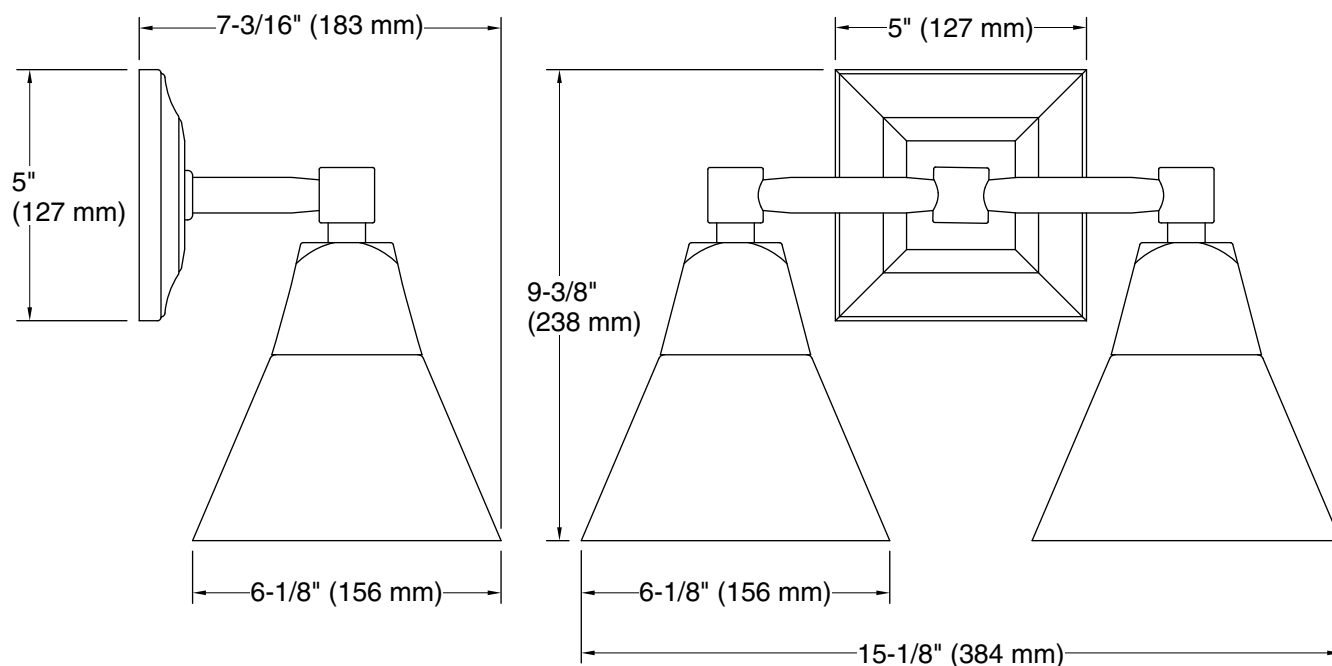

Required Electrical Service

One circuit required.

Lights: 120 V, 60 Hz

Technical Information

All product dimensions are nominal.

Installation Type: Wall-mount

Material: Brass

Number of Lights: 2

Lighting Type: Socket-based

Socket Type: E-26 Medium

Number of Shades: 2

Shade Type: Glass - frosted

Electrical component rating: Socket Rating: 60 Hz, 60 W, 1600 Lumens, 3000K