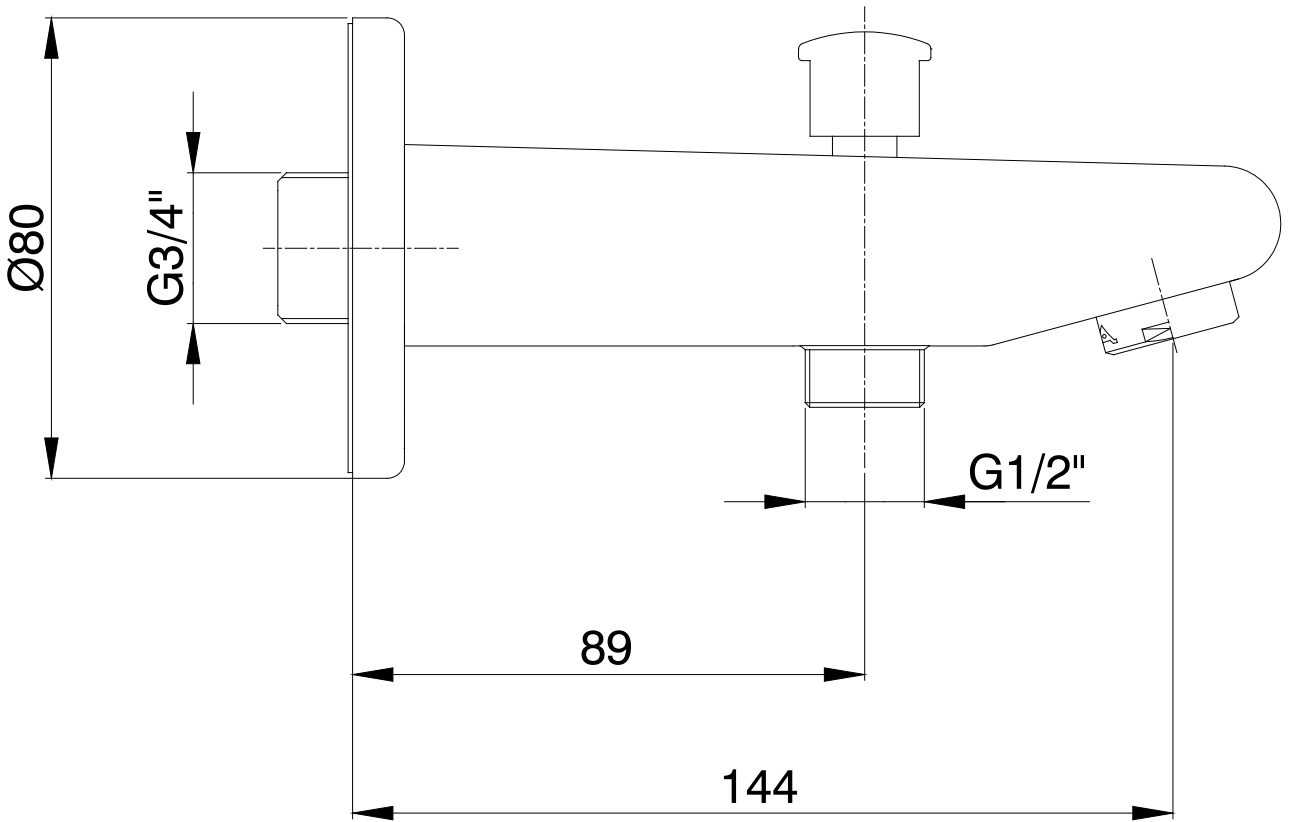

ANKASTRE BANYO/DUŐ BATARYALARI CONCEALED BATH/SHOWER MIXERS

E.C.A.®

Ürün Kodu : 102126431 - AnkaŖre Banyo Bataryası Çıkıő Ucu Grubu

Product Code: 102126431 - Concealed Bath Mixer Spout Group

*Localization product codes are available.