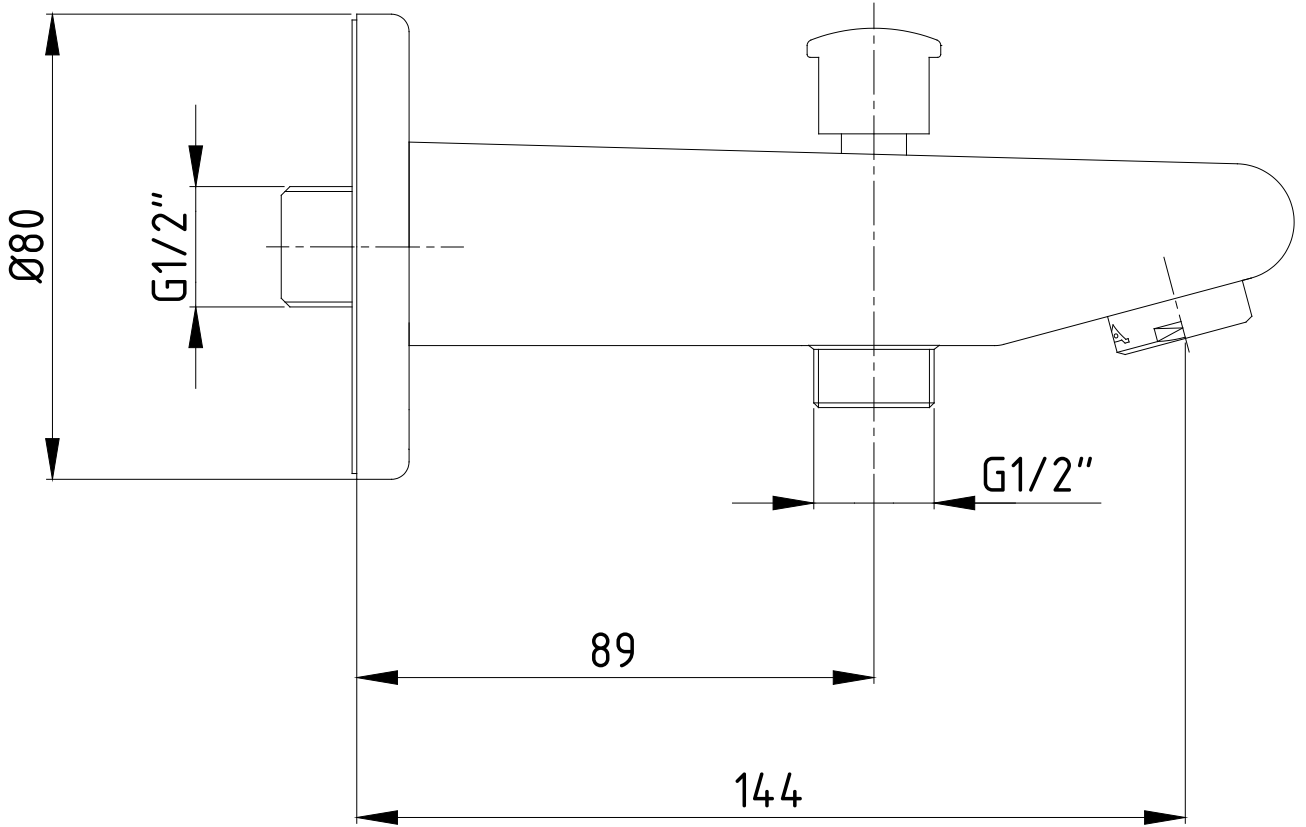

ANKASTRE BANYO/DUŐ BATARYALARI CONCEALED BATH/SHOWER MIXERS

Ürün Kodu : 102159006 - Ankaſtre Banyo Bataryası Çıkıő Ucu Grubu

Product Code: 102159006 - Concealed Bath Mixer Spout Group

*Localization product codes are available.