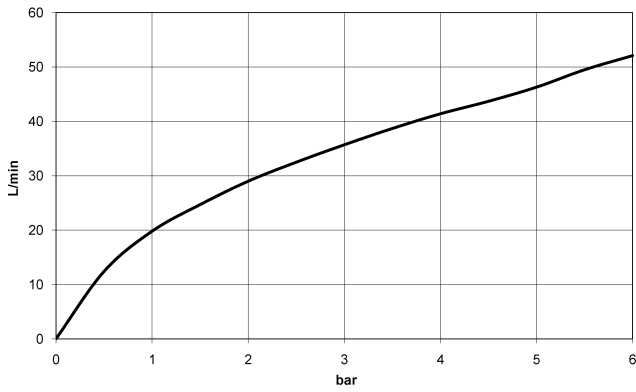

CL.1 Concealed two-way diverter - Dark Chrome

CL.1

36 201 705

- rotary diverter
- rosette 60 x 60 mm
- WRAS 2307045

	Dark Chrome	36 201 705-19
	Chrome	36 201 705-00
	Brushed Platinum	36 201 705-06
	Brushed Champagne (22kt Gold)	36 201 705-46
	Champagne (22kt Gold)	36 201 705-47
	Brushed Dark Platinum	36 201 705-99

36 201 705

mm [inches]

Flow rate chart

Codes & Standards

DIN 4109

ISO 3822

Scottish Water
Byelaws

UK Water Supply
Regulations