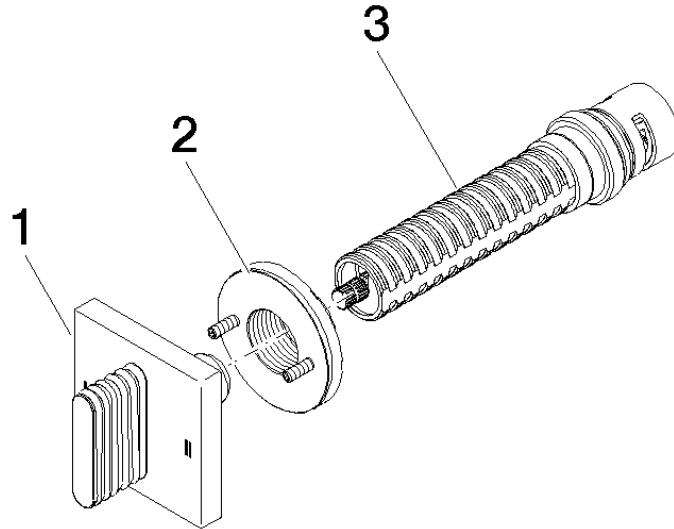

36 201 705

mm [inches]

Flow rate chart

Codes & Standards

DIN 4109

ISO 3822

Scottish Water
Byelaws

UK Water Supply
Regulations

Ü-Zeichen

CL.1 Concealed two-way diverter - Dark Chrome

CL.1

36 201 705

Certificates

WRAS_2307

LGA_38

36 201 705

Product version from 4/1/2022

Parts for other
finishes can be found
here: [Chrome](#)

CL.1 Concealed two-way diverter - Dark Chrome

CL.1

36 201 705

Spare parts list

Product version from 4/1/2022

No.	Item Number	Name	Quantity used	Delivery time
	90 20 70 055 08-19	handle	3	-