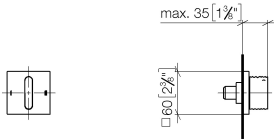

CL.1 Concealed two-way diverter - Dark Chrome

CL.1

36 201 705

- rotary diverter
- rosette 60 x 60 mm
- WRAS 2307045

	Dark Chrome	36 201 705-19
	Chrome	36 201 705-00
	Brushed Platinum	36 201 705-06
	Brushed Champagne (22kt Gold)	36 201 705-46
	Champagne (22kt Gold)	36 201 705-47
	Brushed Dark Platinum	36 201 705-99

36 201 705

mm [inches]

Flow rate chart

Codes & Standards

DIN 4109

ISO 3822

Scottish Water
Byelaws

UK Water Supply
Regulations

Product version from 4/1/2022

Parts for other
finishes can be found
here: [Chrome](#)

CL.1 Concealed two-way diverter - Dark Chrome

CL.1

36 201 705

Spare parts list

Product version from 4/1/2022

No.	Item Number	Name	Quantity used	Delivery time
	90 20 70 055 08-19	handle	3	-