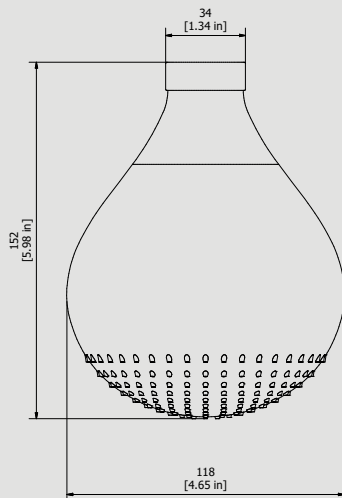

IB RUBINETTI

Collection

DROP

Article

DR005

Description

Showerhead red

Box Dimensions

120 x 120 x 165 mm

Weight

0.5 kg

Finishes

- CC** CHROME
- CF** BLACK CHROME
- BG** GLOSSY WHITE
- NG** GLOSSY BLACK
- SS** BRUSHED NICKEL
- CS** BRUSHED BLACK CHROME
- BO** MATT WHITE
- NP** MATT BLACK
- OO** GOLD
- BB** ANTIQUE BRONZE
- II** PALE GOLD
- RR** ANTIQUE COPPER
- ORS** ROSE GOLD
- ON** NATURAL BRASS
- IS** BRUSHED PALE GOLD
- OS** BRUSHED GOLD
- SR** BRUSHED ROSE GOLD
- PL** PLATINUM

Dimensions

Cartridge

Threaded fitting

Threaded fitting G1/2" F

Aerator

Flow Rate (+/-10%)

1 BAR
10.4 l/min

2 BAR
10.4 l/min