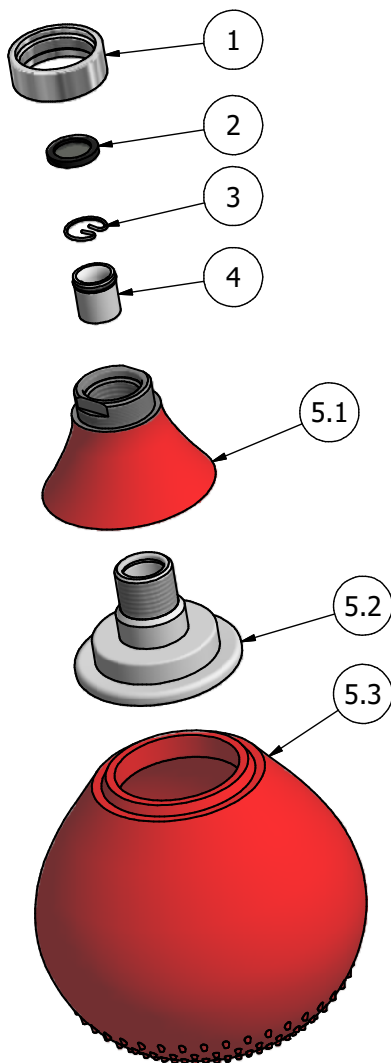

IB RUBINETTI

Elenco parti			
EL	CODICE	NUMERO DI MAGAZZINO	QT
1	AC0010926	Ring cover M28x1 H12	1
2	AQ0010360	Rubber packing 1/2" H2 with filter	1
3	AQ0009678	Elastic ring AISI 302	1
4	AQ0011037	Flow reduction valve Ø15 12LT (31.2092.1)	1
5	CP12109	Preassembled drop red	1
5.1	ARC010927	Upper attack red	1
5.2	AS0010928	Insert Ø60 G1/2" H41	1
5.3	AQ0012109	Drop Ø120 Ø30 red	1