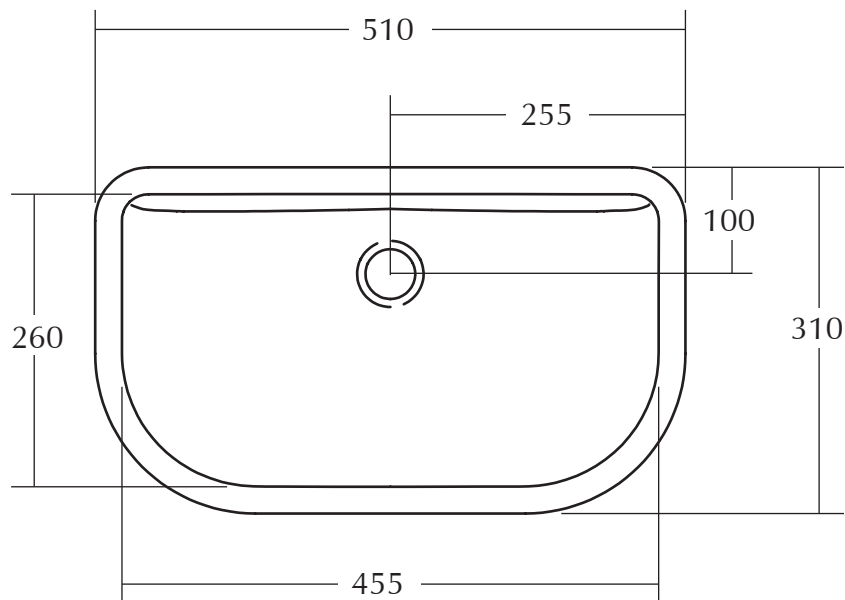

Ceramic Collection	
Carlyon	UC Basin

Thickness of rim =  
25mm

We recommend that all products are purchased with the assistance of a specialist bathroom retailer and always installed by an experienced installer who is a member of a recognized association. All sizes quoted are nominal: items may vary by plus or minus 2% against the figures quoted. When planning installations where dimensions are critical, it is essential that the space allowed for individual items is physically checked. Imperial Bathrooms can not be held liable for any costs associated with items not fitting in any given area. The contents of this statement are based on information correct at the time of publication. We reserve the right to make alterations and changes in product characteristics, fixing, packaging, operation etc at any time without notice.