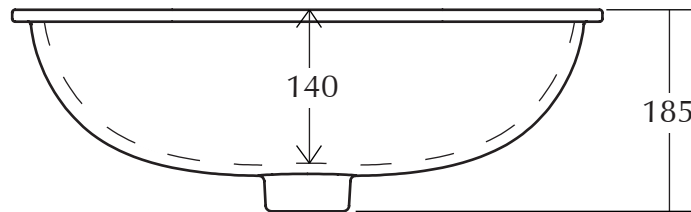

Ceramic Collection	
Carlyon	UC Basin

Thickness of rim =  
25mm

We recommend that all products are purchased with the assistance of a specialist bathroom retailer and always installed by an experienced installer who is a member of a recognized association. All sizes quoted are nominal: items may vary by plus or minus 2% against the figures quoted. When planning installations where dimensions are critical, it is essential that the space allowed for individual items is physically checked. Imperial Bathrooms can not be held liable for any costs associated with items not fitting in any given area. The contents of this statement are based on information correct at the time of publication. We reserve the right to make alterations and changes in product characteristics, fixing, packaging, operation etc at any time without notice.