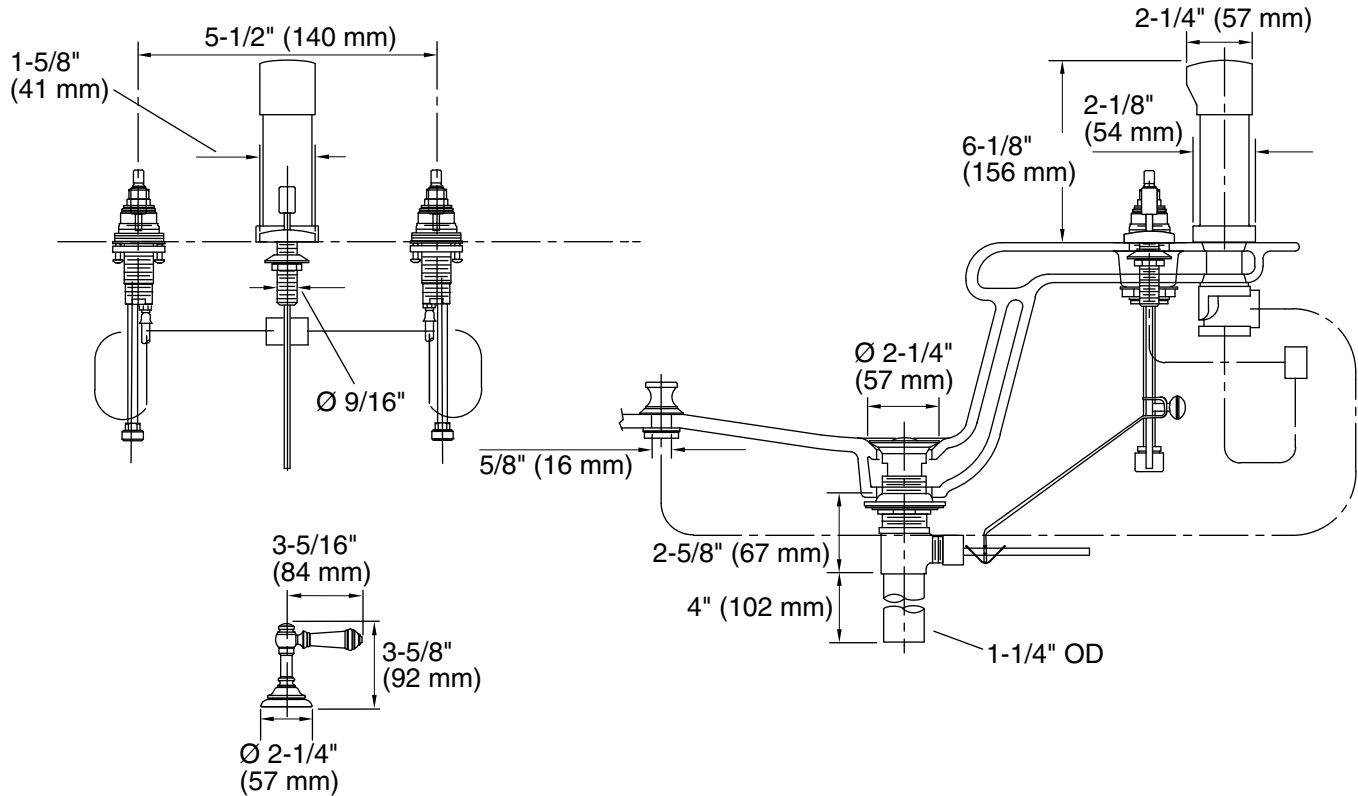

Technical Information

All product dimensions are nominal.

Valve body:	Machined-brass
Drain included:	Yes
Drain tailpiece included:	Yes

Notes

Install this product according to the installation guide.