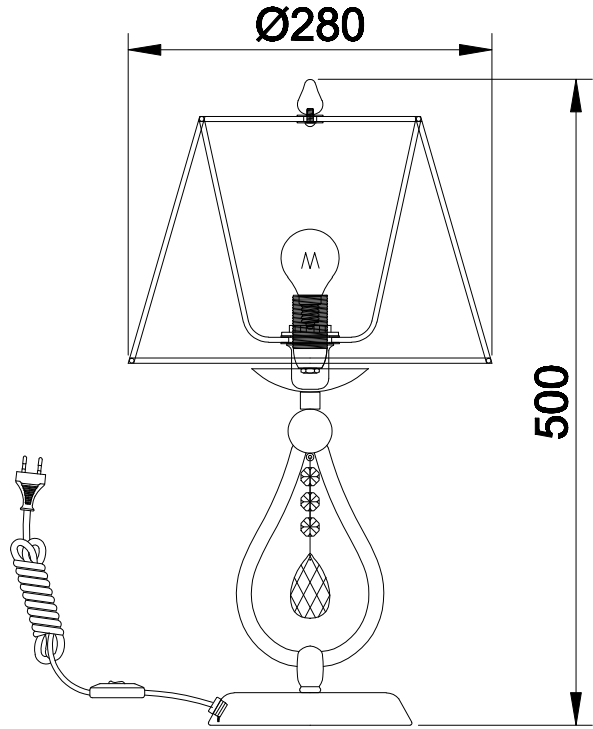

# Instruction

Collection: Modern  
Series: Talia  
Model: MOD334-TL-01-N  
Table Lamps

**A=1**

 – Table Lamps

  
1 x E14 (40w)

**MAYTONI**  
DECORATIVE LIGHTING

[www.maytoni.de](http://www.maytoni.de)