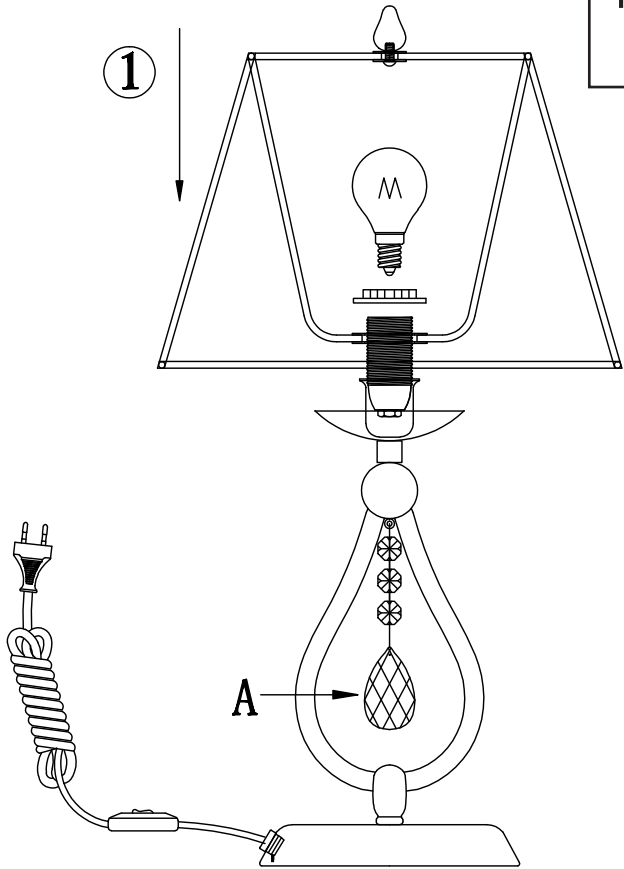

# Instruction

Collection: Modern  
Series: Talia  
Model: MOD334-TL-01-N  
Table Lamps

**A=1**

 – Table Lamps

  
1 x E14 (40w)

**MAYTONI**  
DECORATIVE LIGHTING

[www.maytoni.de](http://www.maytoni.de)