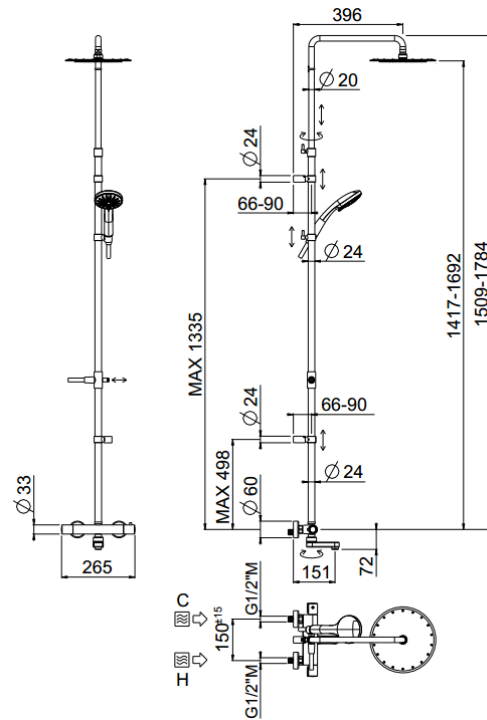

## TECHNICAL INFORMATION

Bridge telescopic shower column including exposed mixer with brass handles, diverter and swinging spout, turning bar with adjustable mounting. Round ultra-thin shower head, Ø240, non-liming, inspectable and serviceable in chromed stainless steel. 3 jets non-liming shower in ABS. Smooth double anti-torsion PVC flexible hose, cm 150. CHROME

## FEATURES

rain jet

central jet

side jet

Tub spout

double anti-torsion

adjustable telescopic shower column

Rigoletto adjustable spout

inspectable round

## TECHNICAL DRAWING