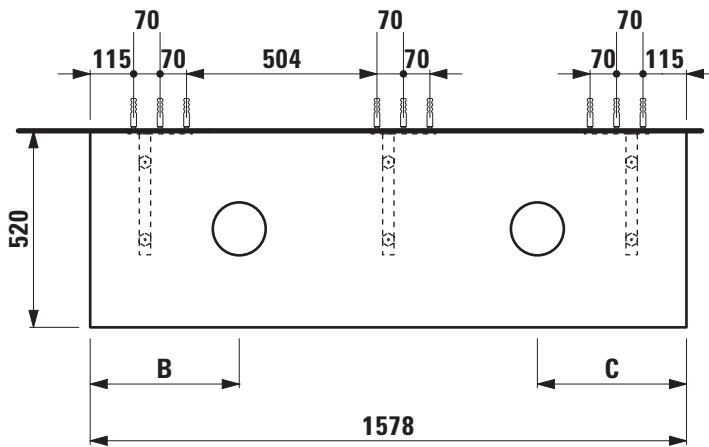

TECHNICAL DRAWINGS / S 1 : 20

B / mm	C / mm	Ceramic
291	498	Val s1228.2 (semi-wet-area left)
306	485	Palomba s1680.2
308	486	Val s1628.8
320	470	Kartell by Laufen s1833.4
345	445	Val s1228.1
345	470	Palomba s1680.3
395	395	Kartell by Laufen s1833.1, s1633.2
		Living SaphirKeramik s1143.3, s1143.4, s1143.5
		Living City s1143.0, s1143.1, s1143.2, s1743.2, s1743.4

B / mm	C / mm	Ceramic
395	395	Ino s1230.0, s1230.2, s1630.0, s1630.2, s1730.1
		Val s1328.1, s1628.0, s1628.2, s1628.3, s1628.4
		Val s1728.1 (only wall mounted tap)
		Laufen Pro S s1695.2 Laufen Pro s1296.2, s1296.4
450	450	Kartell by Laufen s1233.1 Ino s1730.2 (only wall mounted tap)
470	320	Kartell by Laufen s1833.5
498	291	Val s1228.2 (semi-wet-area right)

X = The exact hight must be set during installation.