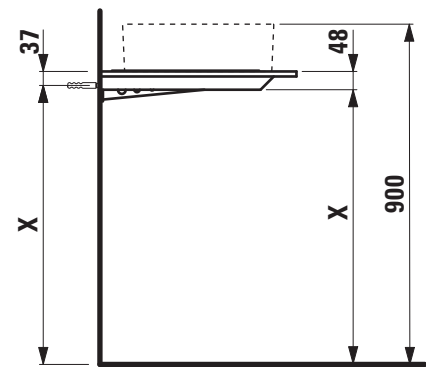

TECHNICAL DRAWINGS / S 1 : 20

B / mm	C / mm	Ceramic
291	498	Val s1228.2 (semi-wet-area left)
306	485	Palomba s1680.2
308	486	Val s1628.8
320	470	Kartell by Laufen s1833.4
345	445	Val s1228.1
345	470	Palomba s1680.3
395	395	Kartell by Laufen s1833.1, s1633.2
		Living SaphirKeramik s1143.3, s1143.4, s1143.5
		Living City s1143.0, s1143.1, s1143.2, s1743.2, s1743.4

B / mm	C / mm	Ceramic
395	395	Ino s1230.0, s1230.2, s1630.0, s1630.2, s1730.1
		Val s1328.1, s1628.0, s1628.2, s1628.3, s1628.4
		Val s1728.1 (only wall mounted tap)
		Laufen Pro S s1695.2 Laufen Pro s1296.2, s1296.4
450	450	Kartell by Laufen s1233.1 Ino s1730.2 (only wall mounted tap)
470	320	Kartell by Laufen s1833.5
498	291	Val s1228.2 (semi-wet-area right)

X = The exact hight must be set during installation.