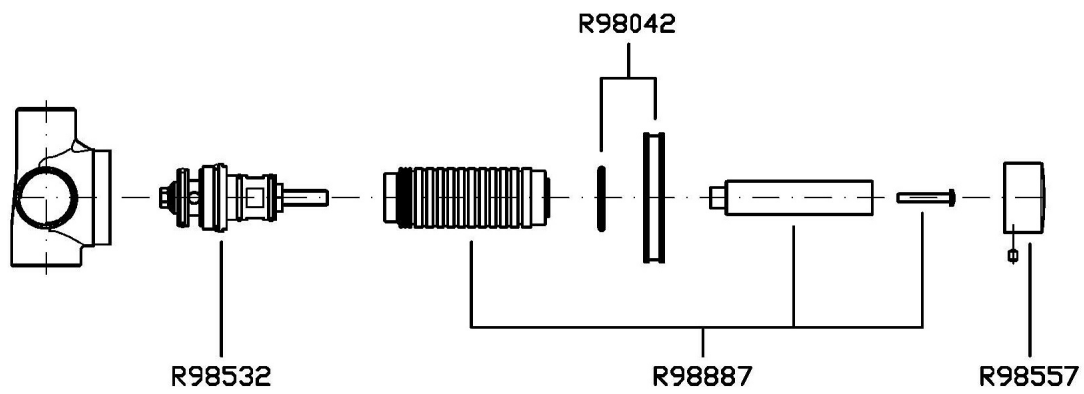

SAVOIR

Z94555

Esplosi / Exploded