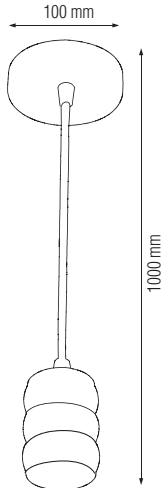

PENDANT LAMP

Product&Family Code:

021 009 0001

GAUSS

RED COPPER

OLD BRONZE

GOLD

CHROME

PEARL BLACK

Technical Drawing

Technical Data

Voltage (V)	220-240V
Product Wattage (W)	Max. 60W
Lamp Type	E27
WEEE Regulation Appropriate	Yes
Material	Metal
Dimmable	No
EEI	E to A++

Applications

- It's the perfect light fixture to install in bedroom, living room, dining room, kitchen