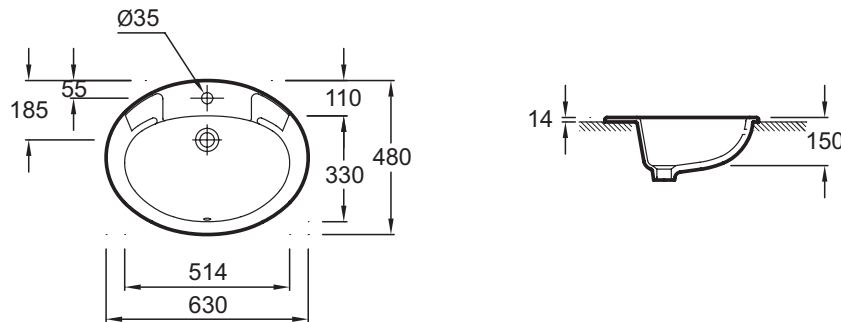

E1273

Collection: OVALE DESSUS

Finish*:

00 - White

Main features:

Features

- DIMENSIONS: 63 x 48 cm
- MATERIAL: Ceramic
- FAUCET DRILLING: 1 tap hole, 2 pre-drilled holes
- TAP DRILLING: 1 tap hole
- OVERFLOW: With overflow hole
- WEIGHT: 11.5 kg
- INSTALLATION TYPE: Inset
- FIXINGS: 2 bolts, not supplied
- INSTALLATION: Inset
- PRODUCT INCLUDED: (Tap not included)

Consumer benefits

- SPACIOUS AND ELEGANT: Largest in its category

Technical drawing

Product Specification: Inset vanity basin. E1273. Collection: OVALE DESSUS. DIMENSIONS: 63 x 48 cm. WEIGHT: 11.5 kg. MATERIAL: Ceramic. INSTALLATION TYPE: Inset. FAUCET DRILLING: 1 tap hole, 2 pre-drilled holes. FIXINGS: 2 bolts, not supplied. TAP DRILLING: 1 tap hole. INSTALLATION: Inset. OVERFLOW: With overflow hole. PRODUCT INCLUDED: (Tap not included).