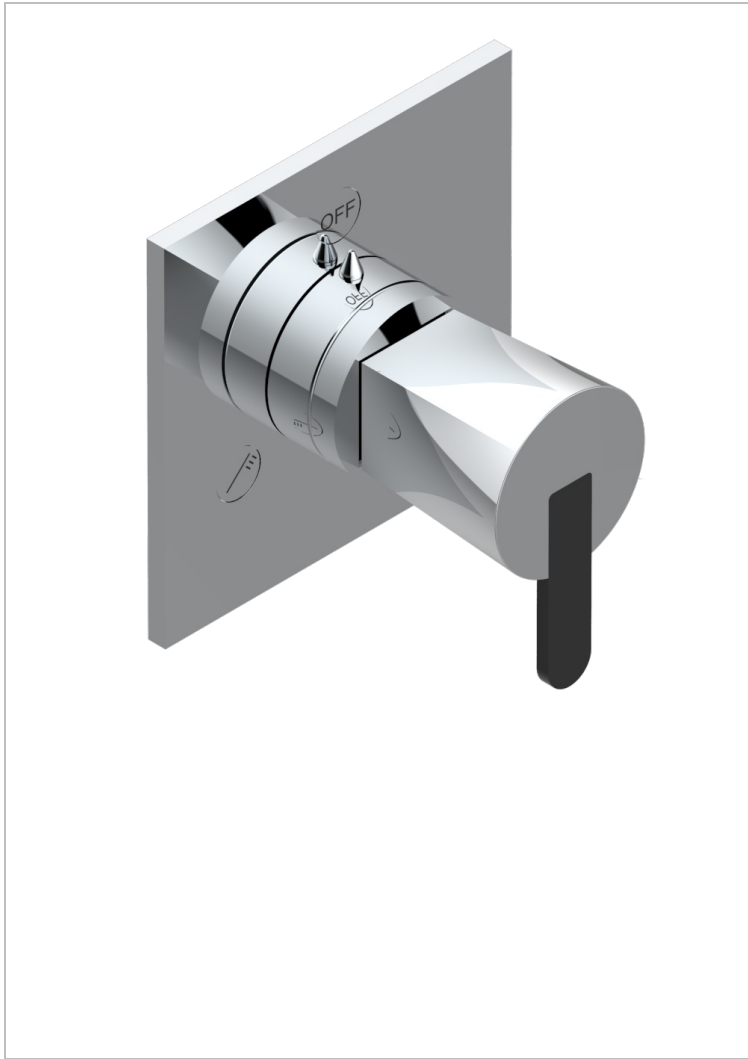

# МЕТАМОРФОЗЕ С ЧЕРНОЙ КЕРАМИКОЙ

G6D-48M2SB

Trim for wall mounted diverter, 2 ways - ref. 48M2 and 3 ways - ref. 49M3

## ХАРАКТЕРИСТИКИ

- Metamorphose с чёрной керамикой
- Trim for wall mounted diverter, 2 ways - ref. 48M2 and 3 ways - ref. 49M3

## СВЯЗАННЫЕ ТОВАРНЫЕ ПОЗИЦИИ

- Ref. G00-48M2SOA Wall mounted 3-way diverter with ceramic cartridge for concealed installation- 1 inlet 3/4" and 2 outlets 1/2" without stop position, without trim
- Ref. G00-48M2SPSA Wall mounted 3-way diverter with ceramic cartridge for concealed installation, 1 inlet 3/4" and 2 outlets 1/2" with stop position, without trim
- Ref. G00-49M3SPSA Wall mounted 4-way diverter with ceramic cartridge for concealed installation- 1 inlet 3/4" and 3 outlets 1/2" with stop position, without trim