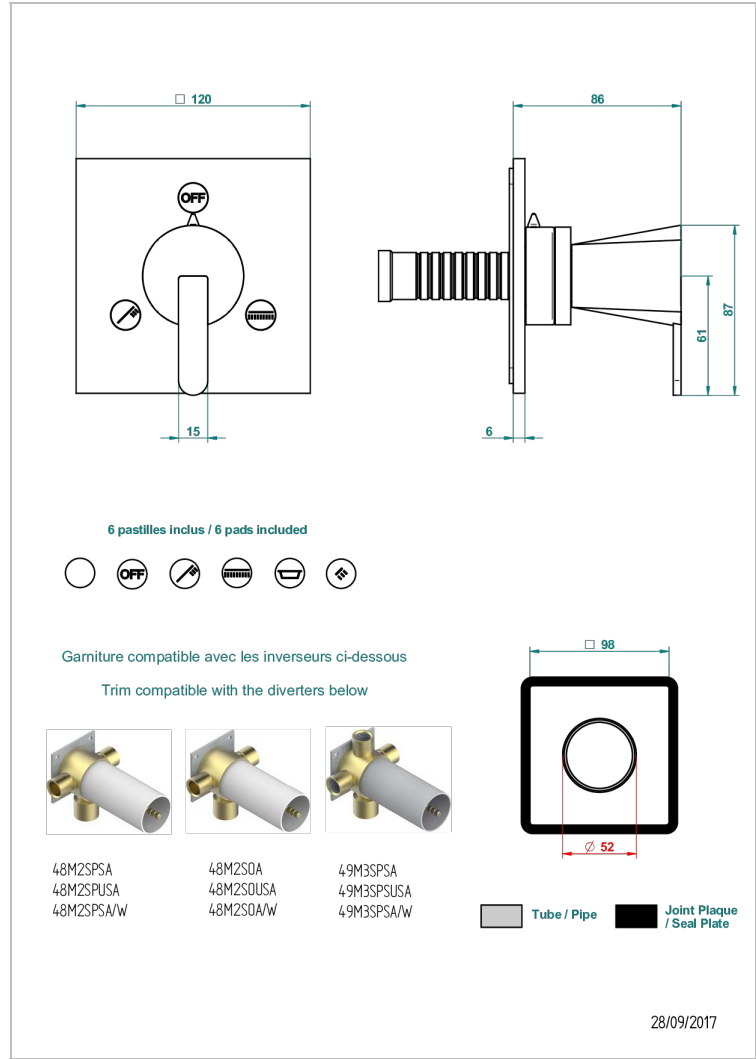

# МЕТАМОРФОЗЕ С ЧЕРНОЙ КЕРАМИКОЙ

G6D-48M2SB

Trim for wall mounted diverter, 2 ways - ref. 48M2 and 3 ways - ref. 49M3

## ХАРАКТЕРИСТИКИ

- Metamorphose с чёрной керамикой
- Trim for wall mounted diverter, 2 ways - ref. 48M2 and 3 ways - ref. 49M3

## СВЯЗАННЫЕ ТОВАРНЫЕ ПОЗИЦИИ

- Ref. G00-48M2SOA Wall mounted 3-way diverter with ceramic cartridge for concealed installation- 1 inlet 3/4" and 2 outlets 1/2" without stop position, without trim
- Ref. G00-48M2SPSA Wall mounted 3-way diverter with ceramic cartridge for concealed installation, 1 inlet 3/4" and 2 outlets 1/2" with stop position, without trim
- Ref. G00-49M3SPSA Wall mounted 4-way diverter with ceramic cartridge for concealed installation- 1 inlet 3/4" and 3 outlets 1/2" with stop position, without trim