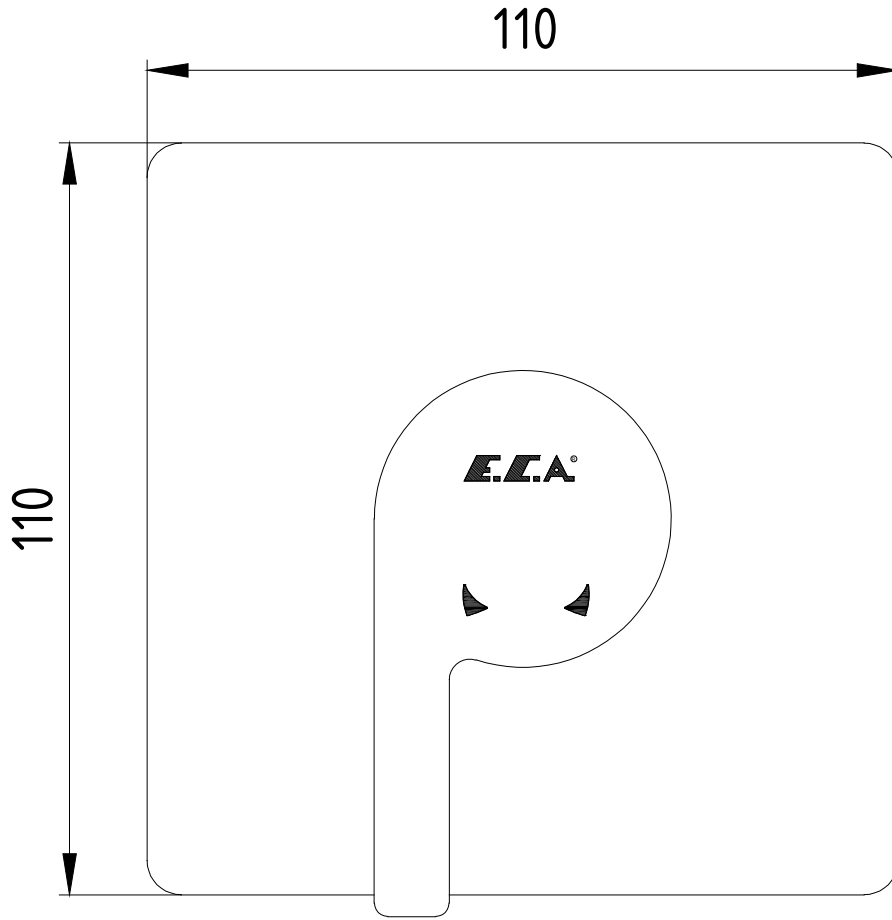

ANKASTRE BANYO/DUŐ BATARYALARI CONCEALED BATH/SHOWER MIXERS

E.C.A.®

Ürün Kodu : 102167101H-K - ICON Ankaſtre Duő Bataryası Sıva Üſtü Grubu (**İhracat Kodu:** 102167101HEX-K)

Product Code: 102167101H-K - ICON Concealed Shower Mixer Surface Mounted Group (**Export Code:** 102167101HEX-K)

*Localization product codes are available.

Mart 2020 / March 2020

www.eca.com.tr

E.C.A. önceden haber vermeksizin, ürünler ve ürünlerin teknik detaylarında deęiŐiklik yapma hakkını saklı tutar.

We reserve the right to alter product specification and colors and to make technical modifications without prior notice.

Elginkan