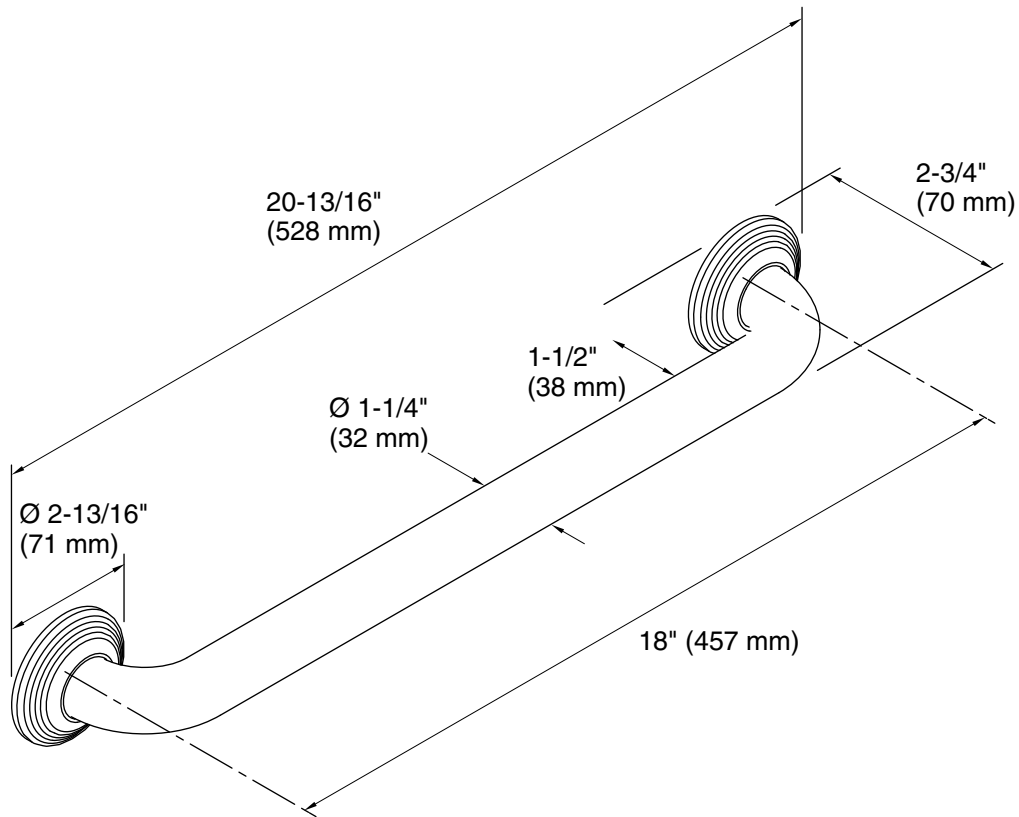

Technical Information

All product dimensions are nominal.

Material: Metal

Notes

Measure your actual product for roughing-in details.

WARNING: Risk of personal injury. The wall plates on the grab bar must be mounted to a brace between the wall studs. This will ensure that the weight of the user is adequately supported.