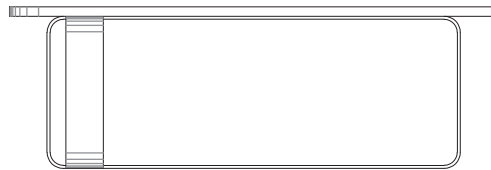

COFFEE AND SIDE TABLE

Visconti

Coffee table, metal frame with distressed paint finish.
Top in Black Aziz, Calacatta gold marble or alternative in bronzed/smoked mirror.

Technical Features

Design Massimiliano Raggi

W: 130 cm x D: 80 cm x H: 43 cm

W: 51" x D: 31 1/2" x H: 16 7/8"

Weight: 40 kg