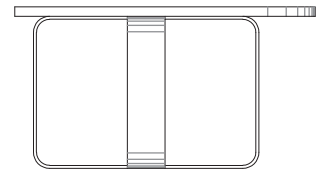

COFFEE AND SIDE TABLE

Visconti

Coffee table, metal frame with distressed paint finish.
Top in Black Aziz, Calacatta gold marble or alternative in bronzed/smoked mirror.

Technical Features

Design Massimiliano Raggi

W: 130 cm x D: 80 cm x H: 43 cm

W: 51" x D: 31 1/2" x H: 16 7/8"

Weight: 40 kg