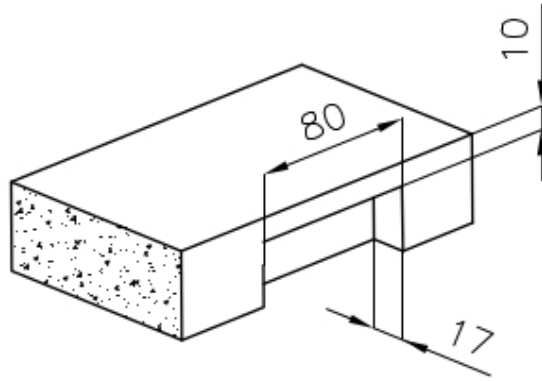

- Built-in cut out for FTS – Foratura per installazione FTS

OPTIONAL ACCESSORIES