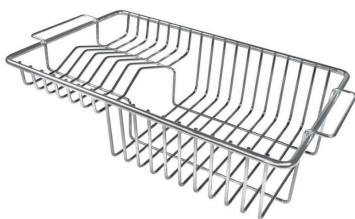

Glass chopping board 8631 300

HPDE Twin chopping board 8644 101

Stainless steel plate rack 8100 154

White bowl 8153 100