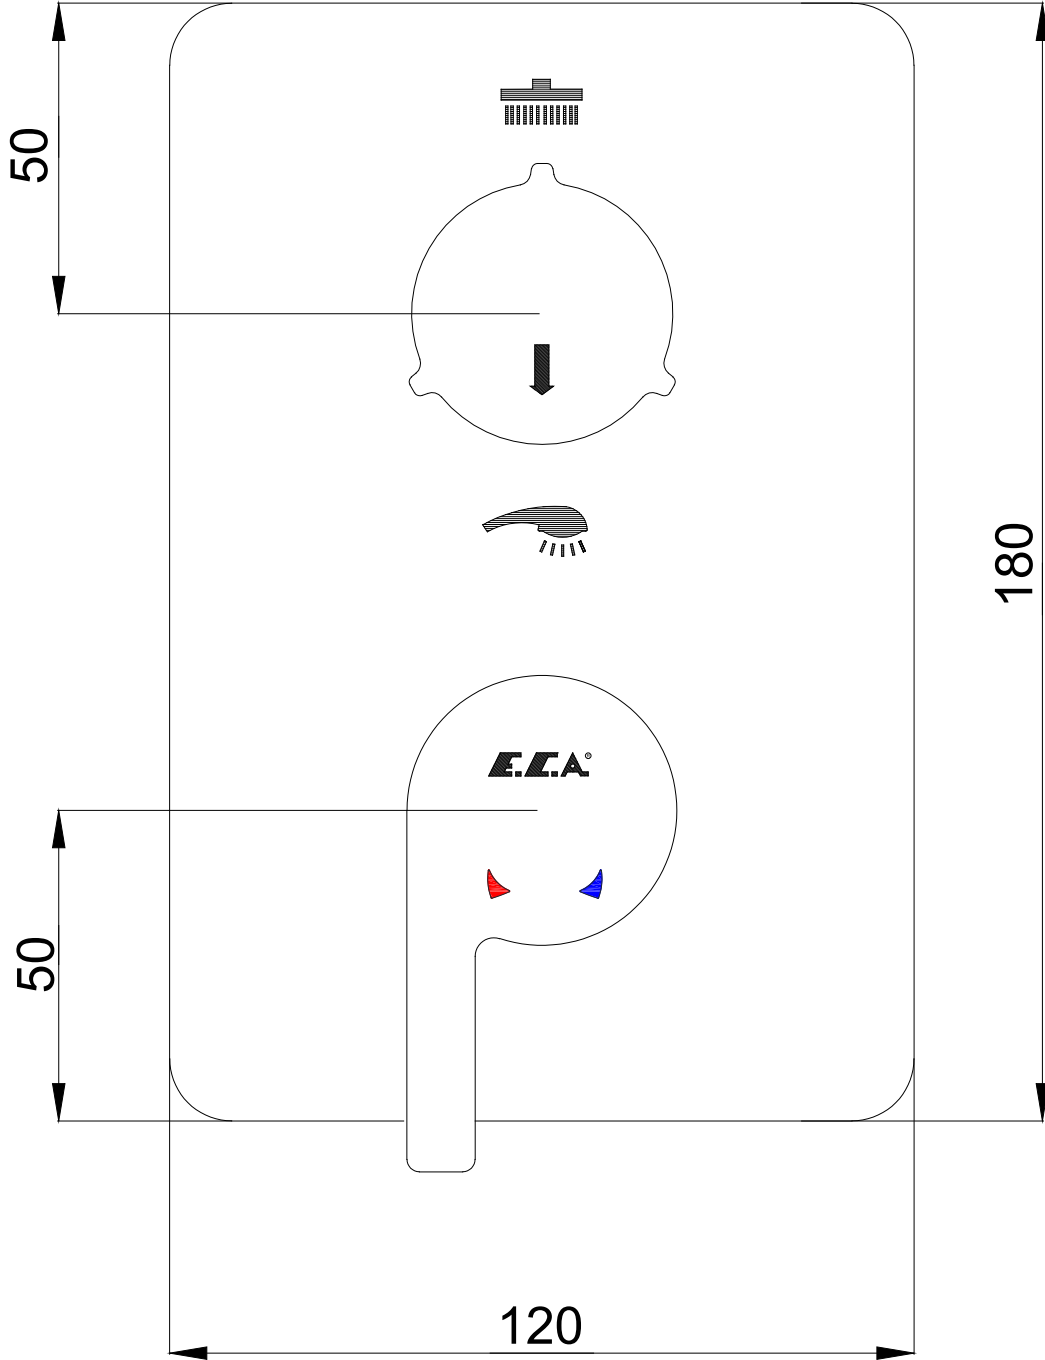

ANKASTRE BANYO/DUŞ BATARYALARI CONCEALED BATH/SHOWER MIXERS

E.C.A.®

Ürün Kodu : 102167201H-KDE - ICON Ankastra Banyo/Duş Bataryası Sıva Üstü Grubu - 2 Yollu (İhracat Kodu: 102167201HEX-KDE)

Product Code: 102167201H-KDE - ICON Concealed Bath/Shower Mixer Surface Mounted Group - 2 Way Diverter (Export Code: 102167201HEX-KDE)

*Localization product codes are available.

Mart 2020 / March 2020

www.eca.com.tr

E.C.A. önceden haber vermeksizin, ürünler ve ürünlerin teknik detaylarında değişiklik yapma hakkını saklı tutar.

We reserve the right to alter product specification and colors and to make technical modifications without prior notice.

Elginkan