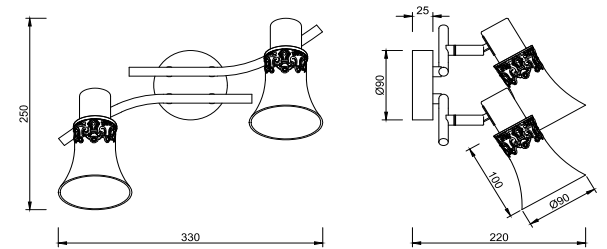

FREYA
TRADITION OF QUALITY

Instruction

FR7002WL-02WG

2 x E14 (40W)

Model: FR7002WL-02WG

Series: Susana

Wall Lamps