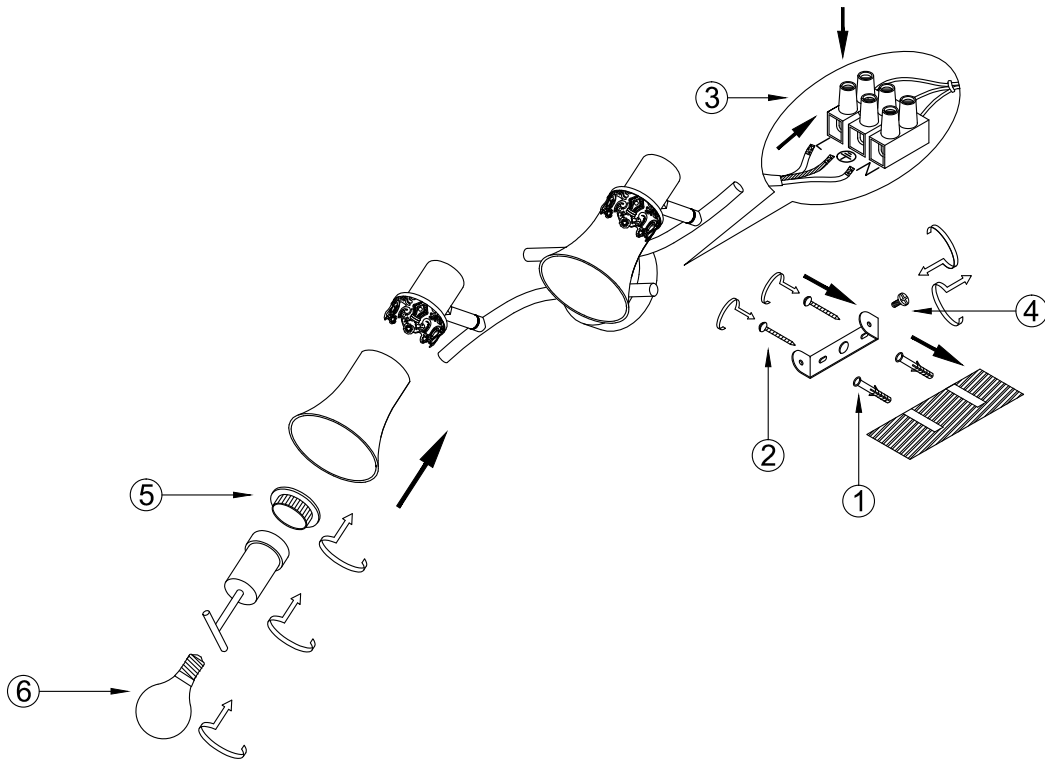

FREYA
TRADITION OF QUALITY

Instruction

FR7002WL-02WG

2 x E14 (40W)

Model: FR7002WL-02WG

Series: Susana

Wall Lamps