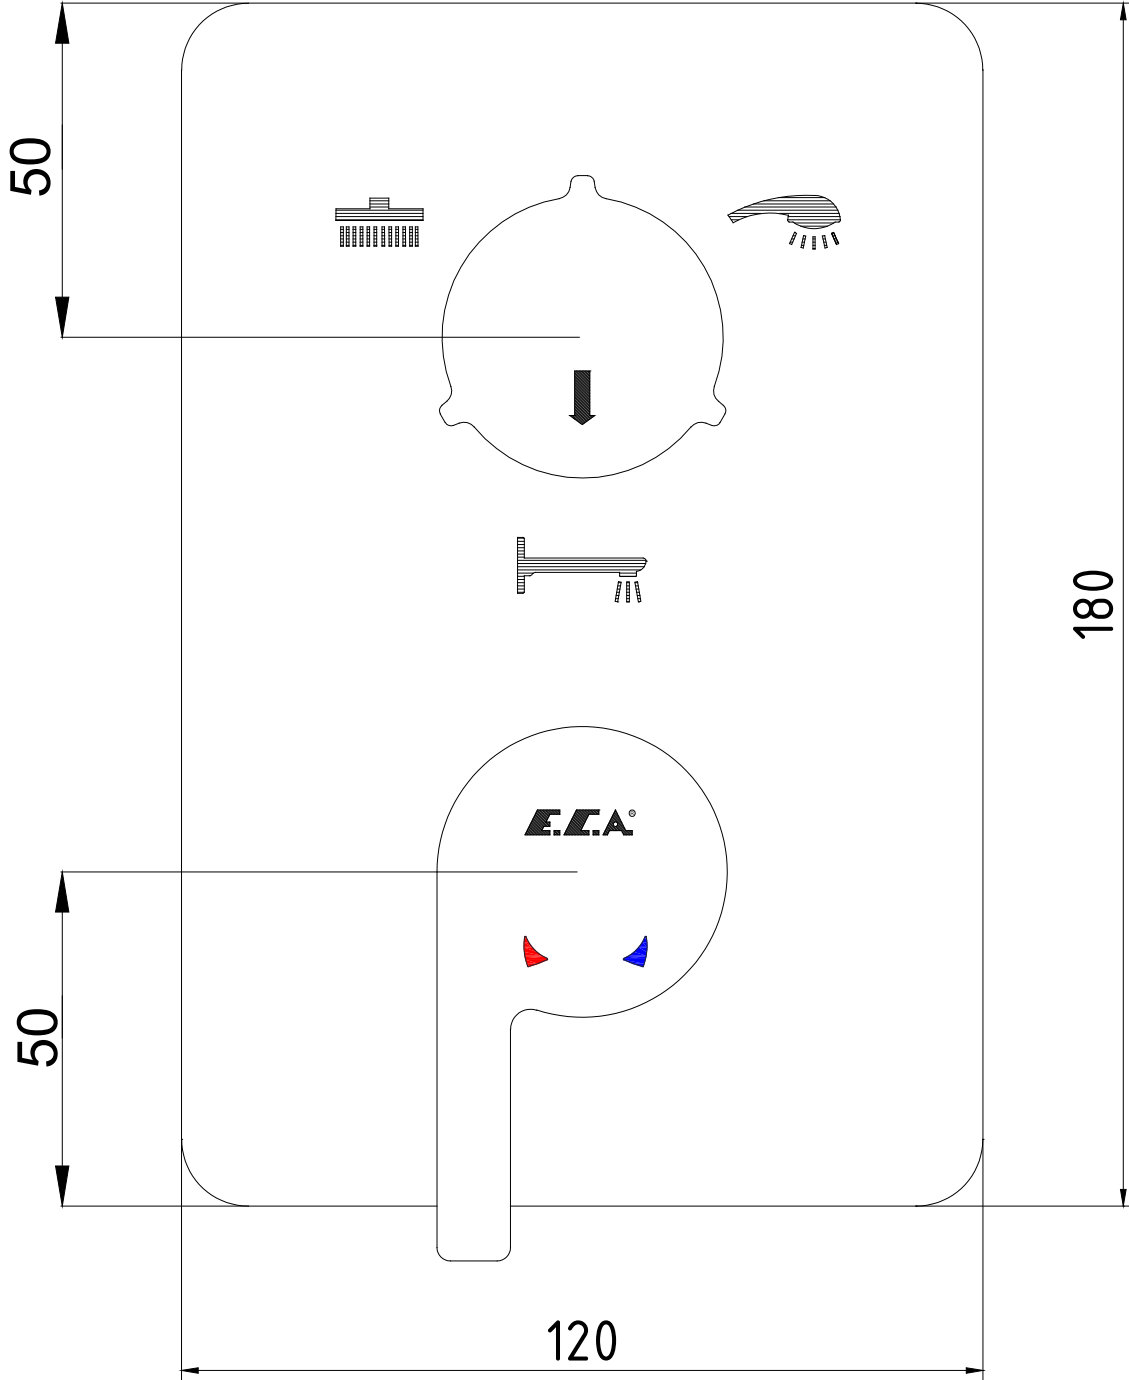

ANKASTRE BANYO/DUŞ BATARYALARI CONCEALED BATH/SHOWER MIXERS

E.C.A.®

Ürün Kodu : 102167301H-K - ICON Ankastra Banyo Bataryası Sıva Üstü Grubu - 3 Yollu (İhracat Kodu: 102167301HEX-K)

Product Code: 102167301H-K - ICON Concealed Bath Mixer Surface Mounted Group - 3 Way Diverter (Export Code: 102167301HEX-K)

*Localization product codes are available.

Mart 2020 / March 2020

www.eca.com.tr

E.C.A. önceden haber vermeksizin, ürünler ve ürünlerin teknik detaylarında değişiklik yapma hakkını saklı tutar.

We reserve the right to alter product specification and colors and to make technical modifications without prior notice.

Elginkan